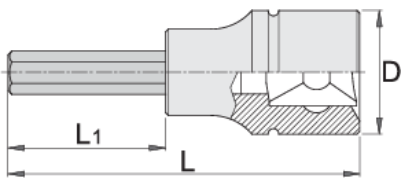

Long hex screwdriver socket 3/8"

236/2HXL

Profiles

Product features

- material (Socket): Premium flex chrome vanadium steel
- material: bit from premium plus carbon steel
- entirely hardened and tempered
- made according to standard DIN 7422

Barcode	Hex Size	L	L1	D	Weight	Lead Time
612087	4	92	66	18	65	
612088	5	92	66	18	65	
612089	6	92	66	18	65	
612090	8	92	66	18	65	
612091	10	92	66	18	65	

* Images of products are symbolic. All dimensions are in mm, and weight is in grams. All listed dimensions may vary in tolerance.