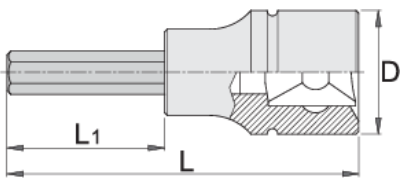

Long hex screwdriver socket 3/8"

236/2HXL

Profiles

Product features

- material (Socket): Premium flex chrome vanadium steel
- material: bit from premium plus carbon steel
- entirely hardened and tempered
- made according to standard DIN 7422 (only metric dimension)

Barcode	Hex Size	L	L1	D	Weight	Availability
612087	4	92	66	18	65	
612088	5	92	66	18	65	
612089	6	92	66	18	65	
612090	8	92	66	18	65	Till end of stock
612091	10	92	66	18	65	Till end of stock

* Images of products are symbolic. All dimensions are in mm, and weight in grams. All listed dimensions may vary in tolerance.