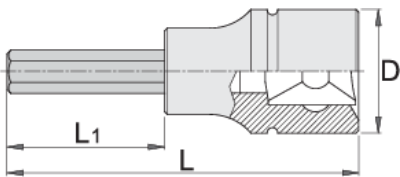

Long hex screwdriver socket 3/8"

236/2HXL

Profiles

Product features

- material (Socket): Premium flex chrome vanadium steel
- material: bit from premium plus carbon steel
- entirely hardened and tempered
- made according to standard DIN 7422 (only metric dimension)

Barcode	Hex Size	L	L1	D	Icon
612087	4	92	66	18	65
612088	5	92	66	18	65
612089	6	92	66	18	65
612090	8	92	66	18	65
612091	10	92	66	18	65

* Images of products are symbolic. All dimensions are in mm, and weight in grams. All listed dimensions may vary in tolerance.