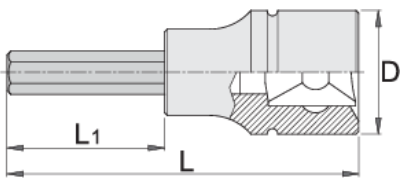

Long hex screwdriver socket 3/8"

236/2HXL

Profiles

Product features

- material (Socket): Premium flex chrome vanadium steel
- material: bit from premium plus carbon steel
- entirely hardened and tempered
- made according to standard DIN 7422

Barcode	Hex Profile	L	L1	D	Weight	Material
612087	4	92	66	18	65	
612088	5	92	66	18	65	
612089	6	92	66	18	65	

* Images of products are symbolic. All dimensions are in mm, and weight is in grams. All listed dimensions may vary in tolerance.