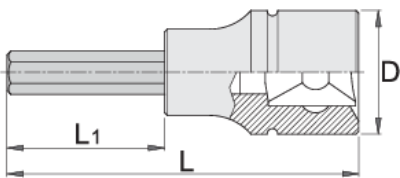

Long hex screwdriver socket 3/8"

236/2HXL

Profiles

Product features

- material (Socket): Premium flex chrome vanadium steel
- material: bit from premium plus carbon steel
- entirely hardened and tempered
- made according to standard DIN 7422 (only metric dimension)

Barcode	Hex Size	L	L1	D	Icon
612087	4	92	66	18	65
612088	5	92	66	18	65
612089	6	92	66	18	65
612090	8	92	66	18	65
612091	10	92	66	18	65

* Images of products are symbolic. All dimensions are in mm, and weight in grams. All listed dimensions may vary in tolerance.