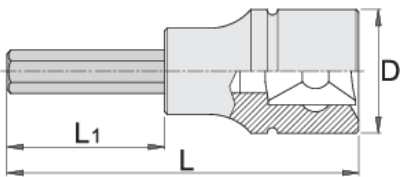

# Long hex screwdriver socket 3/8"

236/2HXL

## Product features

- material (Socket): Premium flex chrome vanadium steel
- material: bit from premium plus carbon steel
- entirely hardened and tempered
- made according to standard DIN 7422 (only metric dimension)

Barcode	Hex Size	L	L1	D	Icon
612087	4	92	66	18	65
612088	5	92	66	18	65
612089	6	92	66	18	65
612090	8	92	66	18	65
612091	10	92	66	18	65

\* Images of products are symbolic. All dimensions are in mm, and weight in grams. All listed dimensions may vary in tolerance.