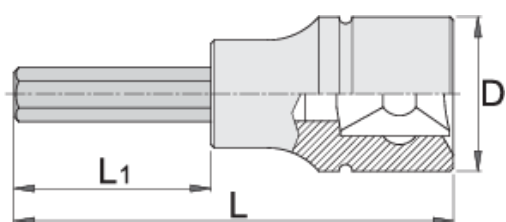

Long hex screwdriver socket 3/8"

236/2HXL

Profiles

Premium Flex
Premium +

[\(ar/about-us/materials\)](#)  [\(ar/support/warranty\)](#)

Product features

- material: socket from premium flex chrome vanadium steel
- material: bit from premium plus carbon steel
- entirely hardened and tempered
- made according to standard DIN 7422 (only metric dimension)

| Barcode | Hex Size | L | L1 | D | Weight |
|---------|----------|----|----|----|--------|
| 612087 | 4 | 92 | 66 | 18 | 65 |
| 612088 | 5 | 92 | 66 | 18 | 65 |
| 612089 | 6 | 92 | 66 | 18 | 65 |
| 612090 | 8 | 92 | 66 | 18 | 65 |
| 612091 | 10 | 92 | 66 | 18 | 65 |