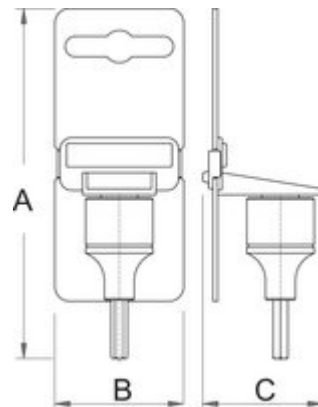

Long hex screwdriver socket 3/8"

236/2HXL

Profiles

Premium Flex
Premium +

[\(ar/about-us/materials\)](#)  [\(ar/support/warranty\)](#)

Product features

- material: socket from premium flex chrome vanadium steel
- material: bit from premium plus carbon steel
- entirely hardened and tempered
- made according to standard DIN 7422 (only metric dimension)

| Barcode | Hex Size | L | L1 | D | Weight |
|---------|----------|----|----|----|--------|
| 612087 | 4 | 92 | 66 | 18 | 65 |
| 612088 | 5 | 92 | 66 | 18 | 65 |
| 612089 | 6 | 92 | 66 | 18 | 65 |
| 612090 | 8 | 92 | 66 | 18 | 65 |
| 612091 | 10 | 92 | 66 | 18 | 65 |