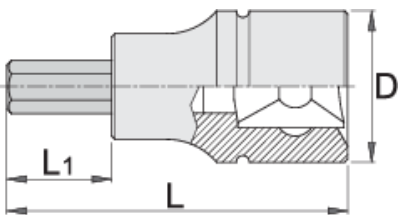

Hex screwdriver socket 3/8"

236/2HX

Profiles

Product features

- material (Socket): Premium flex chrome vanadium steel
- material: bit from premium plus carbon steel
- entirely hardened and tempered
- made according to standard DIN 7422 (only metric dimension)

Barcode	Hex Profile	L	L1	D	Weight	Time
612082	4	48	22	18	39	
612083	5	48	22	18	39	
612084	6	48	22	18	41	

		L	L1	D		
612085	8	48	22	18	45	
612086	10	48	22	18	56	
617662	1/8"	48	22	18	39	Till end of stock
617663	9/64"	48	22	18	39	Till end of stock
617664	5/32"	48	22	18	39	Till end of stock
617665	3/16"	48	22	18	39	Till end of stock
617666	7/32"	48	22	18	41	Till end of stock
617667	1/4"	48	22	18	41	Till end of stock
617668	5/16"	48	22	18	45	Till end of stock
617669	3/8"	48	22	18	56	Till end of stock

* Images of products are symbolic. All dimensions are in mm, and weight in grams. All listed dimensions may vary in tolerance.

Safety (pictures)