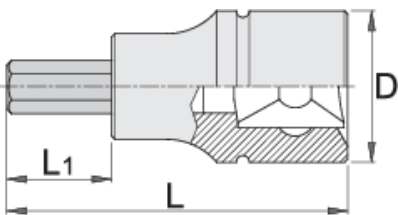

Hex screwdriver socket 3/8"

236/2HX

Profiles

Product features

- material (Socket): Premium flex chrome vanadium steel
- material: bit from premium plus carbon steel
- entirely hardened and tempered
- made according to standard DIN 7422

Barcode	Hex Profile	L	L1	D	Weight	Time
612082	4	48	22	18	39	
612083	5	48	22	18	39	
612084	6	48	22	18	41	

			L	L1	D		
612085		8	48	22	18	45	
612086		10	48	22	18	56	

* Images of products are symbolic. All dimensions are in mm, and weight is in grams. All listed dimensions may vary in tolerance.