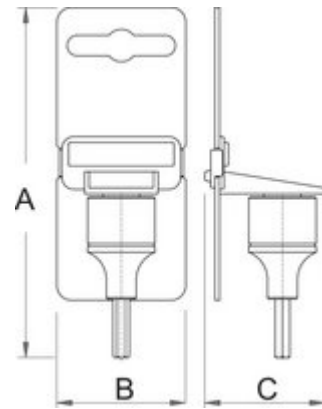

Hex screwdriver socket 3/8"

236/2HX

Profiles

Premium Flex
[\(/eng/about-us/materials\)](#)
Premium +

[\(/eng/about-us/materials\)](#)
[\(/eng/support/warranty\)](#)

Product features

- material: socket from premium flex chrome vanadium steel
- material: bit from premium plus carbon steel
- entirely hardened and tempered
- made according to standard DIN 7422 (only metric dimension)

		L	L1	D	
--	---	---	----	---	---

612082	4	48	22	18	39
--------	---	----	----	----	----

612083	5	48	22	18	39
--------	---	----	----	----	----

612084	6	48	22	18	41
--------	---	----	----	----	----

		L	L1	D	
612085	8	48	22	18	45
612086	10	48	22	18	56
617662	1/8"	48	22	18	39
617663	9/64"	48	22	18	39
617664	5/32"	48	22	18	39
617665	3/16"	48	22	18	39
617666	7/32"	48	22	18	41
617667	1/4"	48	22	18	41
617668	5/16"	48	22	18	45
617669	3/8"	48	22	18	56