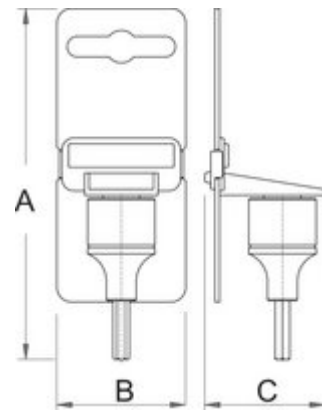

# Hexagonal screwdriver socket 3/8"

236/2HX

## Profiles

## Product attributes

- material: socket from premium flex chrome vanadium steel
- material: bit from premium plus carbon steel
- entirely hardened and tempered
- made according to standard DIN 7422 (only metric dimension)

|  |  | L  | L1 | D  |  |
|---|--|----|----|----|--|
| 617662  | 1/8"   | 48 | 22 | 18 | 39   |
| 617663  | 9/64"  | 48 | 22 | 18 | 39   |
| 617664  | 5/32"  | 48 | 22 | 18 | 39   |
| 617665  | 3/16"  | 48 | 22 | 18 | 39   |
| 617666  | 7/32"  | 48 | 22 | 18 | 41   |
| 617667  | 1/4"   | 48 | 22 | 18 | 41   |
| 617668  | 5/16"  | 48 | 22 | 18 | 45   |
| 617669  | 3/8"   | 48 | 22 | 18 | 56   |