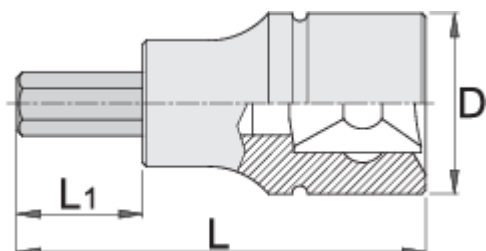

Hex screwdriver socket 3/8"

236/2HX

Profiles

Premium Flex
[\(/eng/about-us/materials\)](#)
Premium +

[\(/eng/about-us/materials\)](#)
[\(/eng/support/warranty\)](#)

Product features

- material: socket from premium flex chrome vanadium steel
- material: bit from premium plus carbon steel
- entirely hardened and tempered
- made according to standard DIN 7422 (only metric dimension)

		L	L1	D	
--	---	---	----	---	---

612082	4	48	22	18	39
--------	---	----	----	----	----

612083	5	48	22	18	39
--------	---	----	----	----	----

612084	6	48	22	18	41
--------	---	----	----	----	----

		L	L1	D	
612085	8	48	22	18	45
612086	10	48	22	18	56
617662	1/8"	48	22	18	39
617663	9/64"	48	22	18	39
617664	5/32"	48	22	18	39
617665	3/16"	48	22	18	39
617666	7/32"	48	22	18	41
617667	1/4"	48	22	18	41
617668	5/16"	48	22	18	45
617669	3/8"	48	22	18	56