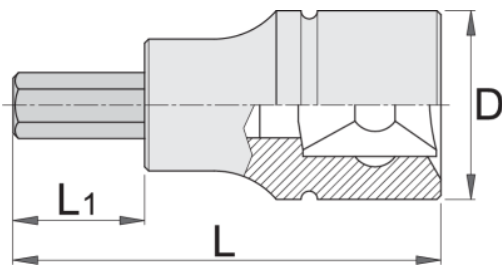

# Hexagonal screwdriver socket 3/8"

236/2HX

## Product attributes

- material: socket from premium flex chrome vanadium steel
- material: bit from premium plus carbon steel
- entirely hardened and tempered
- made according to standard DIN 7422 (only metric dimension)

|  |  | L  | L1 | D  |  |
|---|--|----|----|----|--|
| 617662  | 1/8"   | 48 | 22 | 18 | 39   |
| 617663  | 9/64"  | 48 | 22 | 18 | 39   |
| 617664  | 5/32"  | 48 | 22 | 18 | 39   |
| 617665  | 3/16"  | 48 | 22 | 18 | 39   |
| 617666  | 7/32"  | 48 | 22 | 18 | 41   |
| 617667  | 1/4"   | 48 | 22 | 18 | 41   |
| 617668  | 5/16"  | 48 | 22 | 18 | 45   |
| 617669  | 3/8"   | 48 | 22 | 18 | 56   |