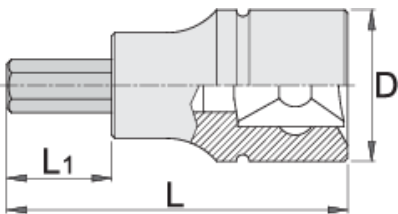

# Hex screwdriver socket 3/8"

236/2HX

## Product features

- material (Socket): Premium flex chrome vanadium steel
- material: bit from premium plus carbon steel
- entirely hardened and tempered
- made according to standard DIN 7422 (only metric dimension)

		L	L1	D	
612082	4	48	22	18	39
612083	5	48	22	18	39
612084	6	48	22	18	41

		L	L1	D	
612085	8	48	22	18	45
612086	10	48	22	18	56
617662	1/8"	48	22	18	39
617663	9/64"	48	22	18	39
617664	5/32"	48	22	18	39
617665	3/16"	48	22	18	39
617666	7/32"	48	22	18	41
617667	1/4"	48	22	18	41
617668	5/16"	48	22	18	45
617669	3/8"	48	22	18	56

\* Images of products are symbolic. All dimensions are in mm, and weight in grams. All listed dimensions may vary in tolerance.