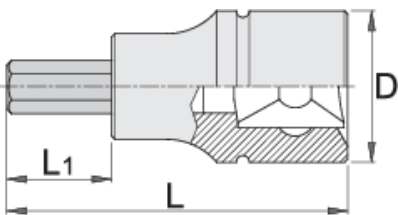

Hex screwdriver socket 3/8"

236/2HX

Profiles

Product features

- material (Socket): Premium flex chrome vanadium steel
- material: bit from premium plus carbon steel
- entirely hardened and tempered
- made according to standard DIN 7422

Barcode	Hex Profile	L	L1	D	Weight	Time
612082	4	48	22	18	39	
612083	5	48	22	18	39	
612084	6	48	22	18	41	

612085	8	48	22	18	45
612086	10	48	22	18	56

* Images of products are symbolic. All dimensions are in mm, and weight is in grams. All listed dimensions may vary in tolerance.