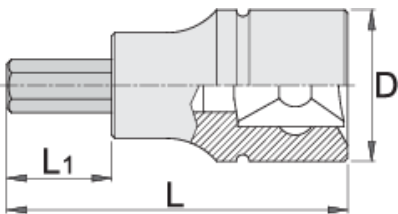

Hex screwdriver socket 3/8"

236/2HX

Profiles

Product features

- material (Socket): Premium flex chrome vanadium steel
- material: bit from premium plus carbon steel
- entirely hardened and tempered
- made according to standard DIN 7422 (only metric dimension)

		L	L1	D	
612082	4	48	22	18	39
612083	5	48	22	18	39
612084	6	48	22	18	41

		L	L1	D	
612085	8	48	22	18	45
612086	10	48	22	18	56
617662	1/8"	48	22	18	39
617663	9/64"	48	22	18	39
617664	5/32"	48	22	18	39
617665	3/16"	48	22	18	39
617666	7/32"	48	22	18	41
617667	1/4"	48	22	18	41
617668	5/16"	48	22	18	45
617669	3/8"	48	22	18	56

* Images of products are symbolic. All dimensions are in mm, and weight in grams. All listed dimensions may vary in tolerance.

Safety (pictures)