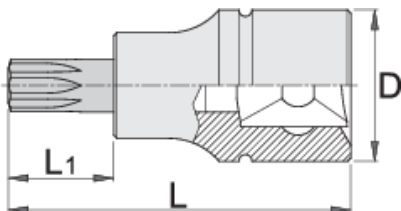

# Screwdriver socket 3/8" with ZX profile

236/2ZX

## 제품 특징

- 재질: 프리미엄 플렉스 크롬 바나듐 스틸 소켓
- material: bit from premium plus carbon steel
- entirely hardened and tempered
- made according to standard DIN 2324

Barcode	Profile	L	L1	D	Weight
612113	M5	48	22	18	37
612114	M6	48	22	18	39
612115	M8	48	22	18	46

\* Images of products are symbolic. All dimensions are in mm, and weight in grams. All listed dimensions may vary in tolerance.