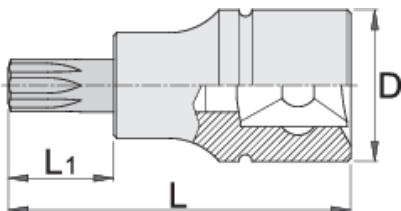

Screwdriver socket 3/8" with ZX profile

236/2ZX

프로파일

제품 특징

- 재질: 프리미엄 플렉스 크롬 바나듐 스틸 소켓
- material: bit from premium plus carbon steel
- entirely hardened and tempered
- made according to standard DIN 2324

Barcode	Profile	L	L1	D	Weight
612113	M5	48	22	18	37
612114	M6	48	22	18	39
612115	M8	48	22	18	46

* Images of products are symbolic. All dimensions are in mm, and weight in grams. All listed dimensions may vary in tolerance.