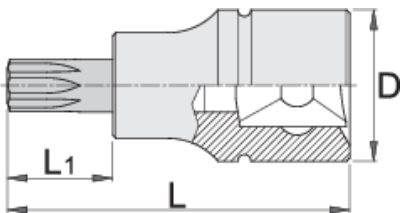

Screwdriver socket 3/8" with ZX profile

236/2ZX

프로파일

제품 특징

- 재질: 프리미엄 플렉스 크롬 바나듐 스틸 소켓
- material: bit from premium plus carbon steel
- entirely hardened and tempered
- made according to standard DIN 2324

Barcode	Profile	L	L1	D	Weight	Availability
612113	M5	48	22	18	37	Till end of stock
612114	M6	48	22	18	39	Till end of stock

L

L1

D

612115

M8

48

22

18

46

Till end of stock

* Images of products are symbolic. All dimensions are in mm, and weight in grams. All listed dimensions may vary in tolerance.