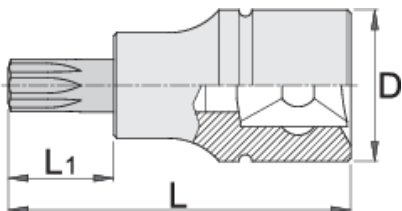

# Screwdriver socket 3/8" with ZX profile

236/2ZX

## Product features

- material (Socket): Premium flex chrome vanadium steel
- material: bit from premium plus carbon steel
- entirely hardened and tempered
- made according to standard DIN 2324

		L	L1	D	
612113	M5	48	22	18	37
612114	M6	48	22	18	39
612115	M8	48	22	18	46

\* Images of products are symbolic. All dimensions are in mm, and weight in grams. All listed dimensions may vary in tolerance.