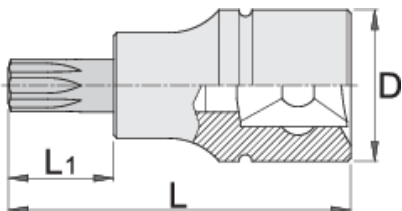

# Screwdriver socket 3/8" with ZX profile

236/2ZX

## Product features

- material (Socket): Premium flex chrome vanadium steel
- material: bit from premium plus carbon steel
- entirely hardened and tempered
- made according to standard DIN 2324

Barcode	Starburst	L	L1	D	Person
612113	M5	48	22	18	37
612114	M6	48	22	18	39
612115	M8	48	22	18	46

\* Images of products are symbolic. All dimensions are in mm, and weight in grams. All listed dimensions may vary in tolerance.