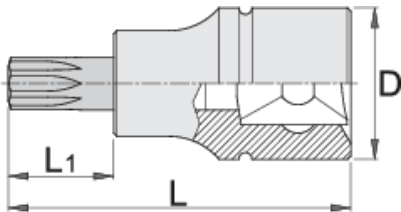

# Screwdriver socket 3/8" with ZX profile

236/2ZX

## Product features

- material (Socket): Premium flex chrome vanadium steel
- material: bit from premium plus carbon steel
- entirely hardened and tempered
- made according to standard DIN 2324

Barcode	Profile	L	L1	D	Icon
612113	M5	48	22	18	37
612114	M6	48	22	18	39
612115	M8	48	22	18	46

\* Images of products are symbolic. All dimensions are in mm, and weight in grams. All listed dimensions may vary in tolerance.