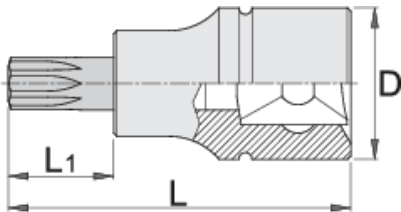

# Screwdriver socket 3/8" with ZX profile

236/2ZX

## Product features

- material (Socket): Premium flex chrome vanadium steel
- material: bit from premium plus carbon steel
- entirely hardened and tempered
- made according to standard DIN 2324

		L	L1	D	
612113	M5	48	22	18	37
612114	M6	48	22	18	39
612115	M8	48	22	18	46

\* Images of products are symbolic. All dimensions are in mm, and weight in grams. All listed dimensions may vary in tolerance.