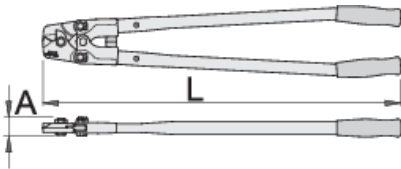

Wire rope shears

585/6P

프로파일

제품 특징

- material: premium plus carbon steel
- jaws exchangeable
- cutting edges separately induction hardened
- steel handles, lacquered, heavy duty plastic handles

617672

L

760

A

36

O_{max}

8

3475

* Images of products are symbolic. All dimensions are in mm, and weight in grams. All listed dimensions may vary in tolerance.

사용법 (사진)

스페어 파트

Spare jaw for 585/6P