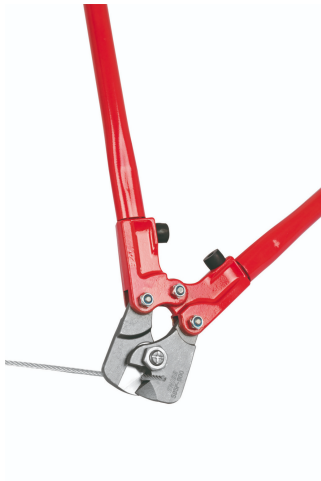

Wire rope shears

585/6P

프로파일

제품 특징

- material: premium plus carbon steel
- jaws exchangeable
- cutting edges separately induction hardened
- steel handles, lacquered, heavy duty plastic handles

617672

L

760

A

36

O_{max}

8

3475

* Images of products are symbolic. All dimensions are in mm, and weight in grams. All listed dimensions may vary in tolerance.

사용법 (사진)

스페어 파트

Spare jaw for 585/6P