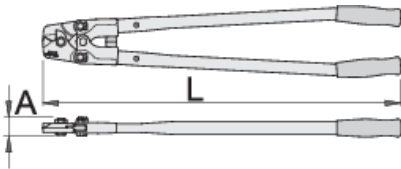

Wire rope shears

585/6P

Profiles

Product features

- material: premium plus carbon steel
- jaws exchangeable
- cutting edges separately induction hardened
- steel handles, lacquered, heavy duty plastic handles

617672

L

760

A

36

O_{max}

8

3475

* Images of products are symbolic. All dimensions are in mm, and weight in grams. All listed dimensions may vary in tolerance.

Usage (pictures)

Spare parts

Spare jaw for 585/6P