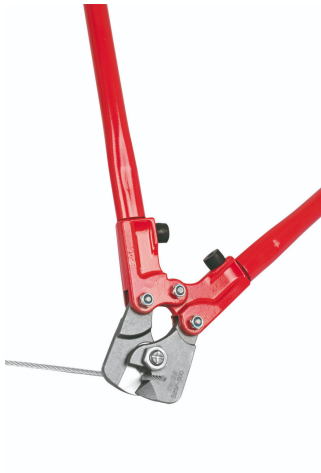

Wire rope shears

585/6P

Profiles

Product features

- material: premium plus carbon steel
- jaws exchangeable
- cutting edges separately induction hardened
- steel handles, lacquered, heavy duty plastic handles

617672

L

760

A

36

O_{max}

8

3475

* Images of products are symbolic. All dimensions are in mm, and weight in grams. All listed dimensions may vary in tolerance.

Usage (pictures)

Spare parts

Spare jaw for 585/6P