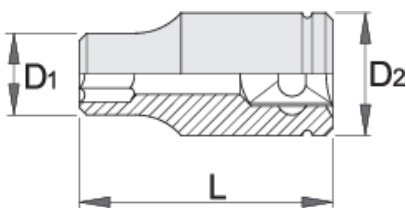

Socket 3/8" with internal TX profile

237/1

프로파일

제품 특징

- material: premium flex chrome vanadium steel
- drop forged, entirely hardened and tempered
- surface finish: chrome plated according to ISO 1456:2009

Barcode	Star	L	L1	D2	D1	Icon
612121	E 8	28	11	16.8	12	30
612122	E 10	28	11	16.8	13.5	32

		L	L1	D2	D1	
612123	E 11	28	11	16.8	14	30
612124	E 12	28	11	16.8	15	32
612125	E 14	28	11	17.8	17	37
612126	E 16	28	11	19.8	19	45

* Images of products are symbolic. All dimensions are in mm, and weight in grams. All listed dimensions may vary in tolerance.