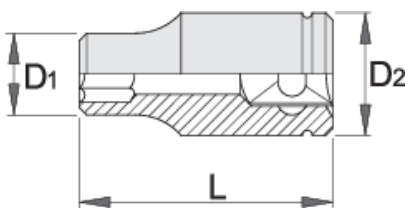

# Socket 3/8" with internal TX profile

237/1

## 제품 특징

- material: premium flex chrome vanadium steel
- drop forged, entirely hardened and tempered
- surface finish: trivalent chrome plated according to ISO 1456:2009

Barcode	Profile	L	L1	D2	D1	Icon
612121	E 8	28	11	16.8	12	30
612122	E 10	28	11	16.8	13.5	32

		L	L1	D2	D1	
612123	E 11	28	11	16.8	14	30
612124	E 12	28	11	16.8	15	32
612125	E 14	28	11	17.8	17	37
612126	E 16	28	11	19.8	19	45

\* Images of products are symbolic. All dimensions are in mm, and weight in grams. All listed dimensions may vary in tolerance.