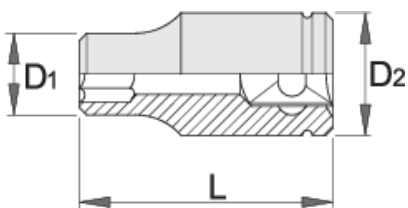

Socket 3/8" with internal TX profile

237/1

프로파일

제품 특징

- material: premium flex chrome vanadium steel
- drop forged, entirely hardened and tempered
- surface finish: trivalent chrome plated according to ISO 1456:2009

| Barcode | Star | L | L1 | D2 | D1 | Person | Clock |
|---------|------|----|----|------|------|--------|-------------------|
| 612121 | E 8 | 28 | 11 | 16.8 | 12 | 30 | Till end of stock |
| 612122 | E 10 | 28 | 11 | 16.8 | 13.5 | 32 | Till end of stock |

|  |  | L | L1 | D2 | D1 |  |  |
|--|---|----|----|------|----|---|---|
| 612123 | E 11 | 28 | 11 | 16.8 | 14 | 30 | Till end of stock |
| 612124 | E 12 | 28 | 11 | 16.8 | 15 | 32 | Till end of stock |
| 612125 | E 14 | 28 | 11 | 17.8 | 17 | 37 | Till end of stock |
| 612126 | E 16 | 28 | 11 | 19.8 | 19 | 45 | Till end of stock |

* Images of products are symbolic. All dimensions are in mm, and weight in grams. All listed dimensions may vary in tolerance.