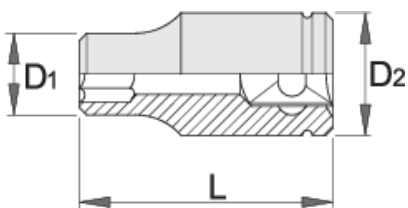

Socket 3/8" with internal TX profile

237/1

Profiles

Product features

- material: premium flex chrome vanadium steel
- drop forged, entirely hardened and tempered
- surface finish: trivalent chrome plated according to ISO 1456:2009

Barcode	Profile	L	L1	D2	D1	Weight	Availability
612121	E 8	28	11	16.8	12	30	Till end of stock
612122	E 10	28	11	16.8	13.5	32	Till end of stock

		L	L1	D2	D1		
612123	E 11	28	11	16.8	14	30	Till end of stock
612124	E 12	28	11	16.8	15	32	Till end of stock
612125	E 14	28	11	17.8	17	37	Till end of stock
612126	E 16	28	11	19.8	19	45	Till end of stock

* Images of products are symbolic. All dimensions are in mm, and weight in grams. All listed dimensions may vary in tolerance.