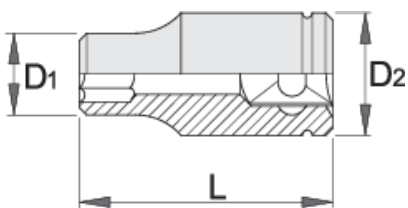

Socket 3/8" with internal TX profile

237/1

Profiles

Product features

- material: premium flex chrome vanadium steel
- drop forged, entirely hardened and tempered
- surface finish: trivalent chrome plated according to ISO 1456:2009

| Barcode | Profile | L | L1 | D2 | D1 | Icon |
|---------|---------|----|----|------|------|------|
| 612121 | E 8 | 28 | 11 | 16.8 | 12 | 30 |
| 612122 | E 10 | 28 | 11 | 16.8 | 13.5 | 32 |

|  |  | L | L1 | D2 | D1 |  |
|--|---|----|----|------|----|---|
| 612123 | E 11 | 28 | 11 | 16.8 | 14 | 30 |
| 612124 | E 12 | 28 | 11 | 16.8 | 15 | 32 |
| 612125 | E 14 | 28 | 11 | 17.8 | 17 | 37 |
| 612126 | E 16 | 28 | 11 | 19.8 | 19 | 45 |

* Images of products are symbolic. All dimensions are in mm, and weight in grams. All listed dimensions may vary in tolerance.