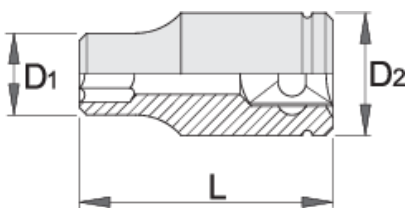

# Socket 3/8" with internal TX profile

237/1

## Product features

- material: premium flex chrome vanadium steel
- drop forged, entirely hardened and tempered
- surface finish: chrome plated according to ISO 1456:2009

Barcode	Profile	L	L1	D2	D1	Icon
612121	E 8	28	11	16.8	12	30
612122	E 10	28	11	16.8	13.5	32

		L	L1	D2	D1	
612123	E 11	28	11	16.8	14	30
612124	E 12	28	11	16.8	15	32
612125	E 14	28	11	17.8	17	37
612126	E 16	28	11	19.8	19	45

\* Images of products are symbolic. All dimensions are in mm, and weight in grams. All listed dimensions may vary in tolerance.