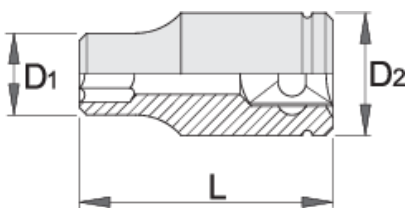

Socket 3/8" with internal TX profile

237/1

Profiles

Product features

- material: premium flex chrome vanadium steel
- drop forged, entirely hardened and tempered
- surface finish: chrome plated according to ISO 1456:2009

Barcode	Profile	L	L1	D2	D1	Icon
612121	E 8	28	11	16.8	12	30
612122	E 10	28	11	16.8	13.5	32

		L	L1	D2	D1	
612123	E 11	28	11	16.8	14	30
612124	E 12	28	11	16.8	15	32
612125	E 14	28	11	17.8	17	37
612126	E 16	28	11	19.8	19	45

* Images of products are symbolic. All dimensions are in mm, and weight in grams. All listed dimensions may vary in tolerance.