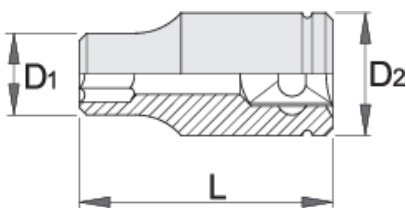

Socket 3/8" with internal TX profile

237/1

Profiles

Product features

- material: premium flex chrome vanadium steel
- drop forged, entirely hardened and tempered
- surface finish: chrome plated according to ISO 1456:2009

Barcode	Profile	L	L1	D2	D1	Icon
612121	E 8	28	11	16.8	12	30
612122	E 10	28	11	16.8	13.5	32

		L	L1	D2	D1	
612123	E 11	28	11	16.8	14	30
612124	E 12	28	11	16.8	15	32
612125	E 14	28	11	17.8	17	37
612126	E 16	28	11	19.8	19	45

* Images of products are symbolic. All dimensions are in mm, and weight in grams. All listed dimensions may vary in tolerance.