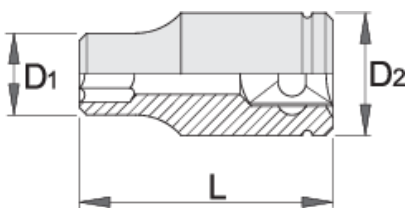

# Socket 3/8" with internal TX profile

237/1

## Product features

- material: premium flex chrome vanadium steel
- drop forged, entirely hardened and tempered
- surface finish: trivalent chrome plated according to ISO 1456:2009

Barcode	Profile	L	L1	D2	D1	Icon
612121	E 8	28	11	16.8	12	30
612122	E 10	28	11	16.8	13.5	32

		L	L1	D2	D1	
612123	E 11	28	11	16.8	14	30
612124	E 12	28	11	16.8	15	32
612125	E 14	28	11	17.8	17	37
612126	E 16	28	11	19.8	19	45

\* Images of products are symbolic. All dimensions are in mm, and weight in grams. All listed dimensions may vary in tolerance.