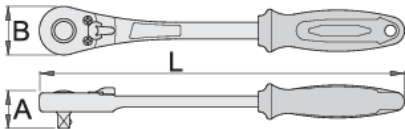

Omschakelbare ratel 3/8", lang

238.1/1ALBI

Profielen

Product attributen

- materiaal: premium flex chroom vanadium staal
- body drop forged
- entirely hardened and tempered
- surface finish: chrome plated to standard ISO 1456:2009
- ergonomic heavy duty double component handle
- 75 - teeth
- made according to standard ISO 3315

617631

3/8"

260

30

35

274

* Afbeeldingen van producten zijn symbolisch. Alle afmetingen zijn in mm en gewicht in gram. Alle vermelde afmetingen kunnen variëren in tolerantie.

Veelgestelde vragen

I wanted to loosen the wheels on the car using a ratchet, and now it isn't working. Perhaps the mechanism broke down? Did I use the right ratchet?

The ratchet article 190.1/1LG is intended for unscrewing car wheel bolts. Other ratchets in Unior's range are not designed to unscrew car wheel bolts.