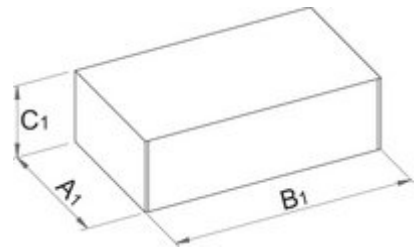

Swivel handle 3/8"

238.2/1BI

Profielen

3/8" **Premium Flex**

</be/about-us/materials>

</be/support/warranty>

Product attributen

- material: premium flex chrome vanadium steel
- body drop forged
- entirely hardened and tempered
- surface finish: chrome plated to standard ISO 1456:2009
- ergonomic heavy duty double component handle
- made according to standard ISO 3315

Standaard

ISO 3315 No.252

612502

3/8"

210

188

Retail verpakking

| Barcode | MA | MB | MC | Icon |
|---------|-----|----|----|------|
| 612502 | 265 | 44 | 22 | 190 |