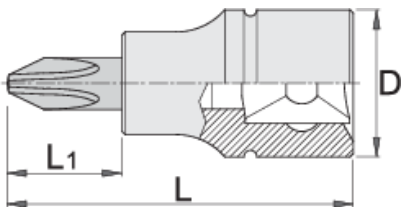

# Crosstip screwdriver socket 1/4"

187/2PH

## 제품 특징

- 재질: 프리미엄 플렉스 크롬 바나듐 스틸 소켓
- 재질: 프리미엄 플러스 카본 스틸 비트
- entirely hardened and tempered

Barcode	+	L	L1	D	Icon
607892	PH 1	32	13	12	14
607893	PH 2	32	13	12	14
607894	PH 3	32	13	12	15

\* Images of products are symbolic. All dimensions are in mm, and weight is in grams. All listed dimensions may vary in tolerance.