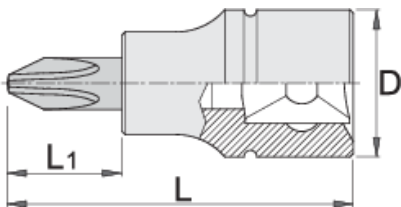

# Crosstip screwdriver socket 1/4"

187/2PH

## 제품 특징

- 재질: 프리미엄 플렉스 크롬 바나듐 스틸 소켓
- 재질: 프리미엄 플러스 카본 스틸 비트
- entirely hardened and tempered

Barcode	+	L	L1	D	Icon
607892	PH 1	32	13	12	14
607893	PH 2	32	13	12	14
607894	PH 3	32	13	12	15

\* Images of products are symbolic. All dimensions are in mm, and weight in grams. All listed dimensions may vary in tolerance.