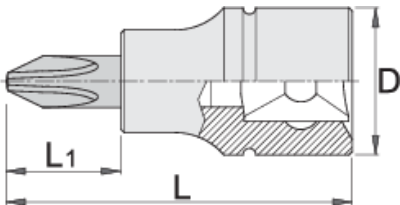

Crosstip screwdriver socket 1/4"

187/2PH

Profiles

Product features

- material (Socket): Premium flex chrome vanadium steel
- material: bit from premium plus carbon steel
- entirely hardened and tempered

		L	L1	D	
607892	PH 1	32	13	12	14
607893	PH 2	32	13	12	14
607894	PH 3	32	13	12	15

* Images of products are symbolic. All dimensions are in mm, and weight in grams. All listed dimensions may vary in tolerance.