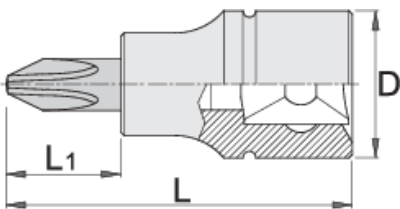

# Crosstip screwdriver socket 1/4"

187/2PH

## Product features

- material (Socket): Premium flex chrome vanadium steel
- material: bit from premium plus carbon steel
- entirely hardened and tempered

		L	L1	D	
607892	PH 1	32	13	12	14
607893	PH 2	32	13	12	14
607894	PH 3	32	13	12	15

\* Images of products are symbolic. All dimensions are in mm, and weight in grams. All listed dimensions may vary in tolerance.