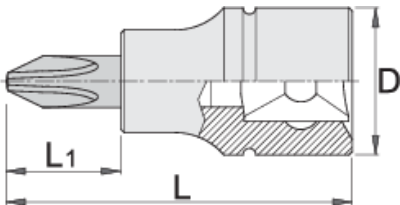

Crosstip screwdriver socket 1/4"

187/2PH

Profiles

Product features

- material (Socket): Premium flex chrome vanadium steel
- material: bit from premium plus carbon steel
- entirely hardened and tempered

		L	L1	D	
607892	PH 1	32	13	12	14
607893	PH 2	32	13	12	14
607894	PH 3	32	13	12	15

* Images of products are symbolic. All dimensions are in mm, and weight is in grams. All listed dimensions may vary in tolerance.