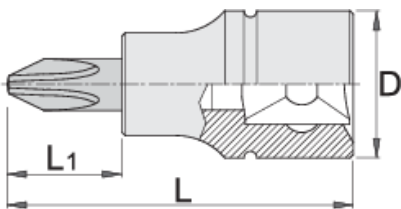

# Crosstip screwdriver socket 1/4"

187/2PH

## Product features

- material (Socket): Premium flex chrome vanadium steel
- material: bit from premium plus carbon steel
- entirely hardened and tempered

		L	L1	D	
607892	PH 1	32	13	12	14
607893	PH 2	32	13	12	14
607894	PH 3	32	13	12	15

\* Images of products are symbolic. All dimensions are in mm, and weight in grams. All listed dimensions may vary in tolerance.