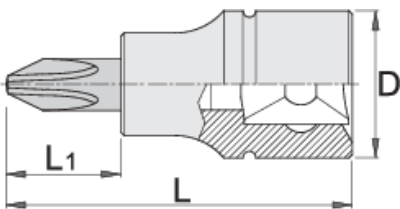

Crosstip screwdriver socket 1/4"

187/2PH

Profiles

Product features

- material (Socket): Premium flex chrome vanadium steel
- material: bit from premium plus carbon steel
- entirely hardened and tempered

		L	L1	D	
607892	PH 1	32	13	12	14
607893	PH 2	32	13	12	14
607894	PH 3	32	13	12	15

* Images of products are symbolic. All dimensions are in mm, and weight in grams. All listed dimensions may vary in tolerance.