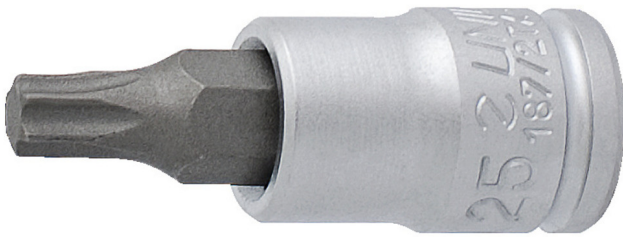

Screwdriver socket with TX profile 1/4"

187/2TX

Profiles

Product features

- material (Socket): Premium flex chrome vanadium steel
- material: bit from premium plus carbon steel
- entirely hardened and tempered

Barcode	Profile	L	L1	D	Weight
607903	TX 8	32	13	12	15
607904	TX 10	32	13	12	15
607905	TX 15	32	13	12	15

		L	L1	D	
607906	TX 20	32	13	12	15
607907	TX 25	32	13	12	15
607908	TX 27	32	13	12	15
607909	TX 30	32	13	12	15
607910	TX 40	32	13	12	17

* Images of products are symbolic. All dimensions are in mm, and weight is in grams. All listed dimensions may vary in tolerance.