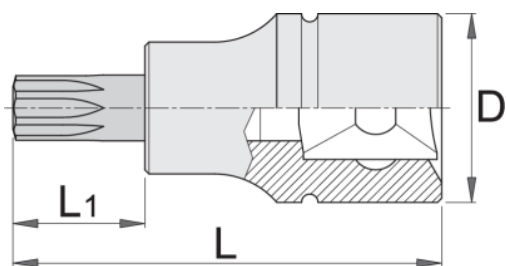

Screwdriver socket with TX profile 1/4"

187/2TX

Profiles

Premium Flex
Premium +

Product attributes

- material: socket from premium flex chrome vanadium steel
- material: bit from premium plus carbon steel
- entirely hardened and tempered

		L	L1	D	
607903	TX 8	32	13	12	15
607904	TX 10	32	13	12	15
607905	TX 15	32	13	12	15
607906	TX 20	32	13	12	15
607907	TX 25	32	13	12	15

		L	L1	D	
607908	TX 27	32	13	12	15
607909	TX 30	32	13	12	15
607910	TX 40	32	13	12	17