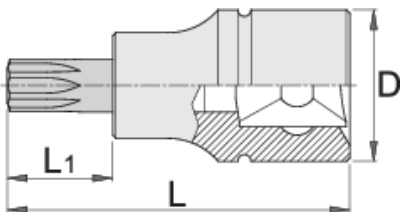

Screwdriver socket with TX profile 1/4"

187/2TX

Profiles

Product features

- material (Socket): Premium flex chrome vanadium steel
- material: bit from premium plus carbon steel
- entirely hardened and tempered

Barcode	Profile	L	L1	D	Weight
607903	TX 8	32	13	12	15
607904	TX 10	32	13	12	15
607905	TX 15	32	13	12	15

		L	L1	D	
607906	TX 20	32	13	12	15
607907	TX 25	32	13	12	15
607908	TX 27	32	13	12	15
607909	TX 30	32	13	12	15
607910	TX 40	32	13	12	17

* Images of products are symbolic. All dimensions are in mm, and weight is in grams. All listed dimensions may vary in tolerance.