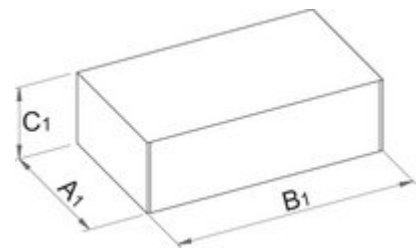

Retail packaging

	MA	MB	MC	
607903	100	44	23	20
607904	100	44	23	20
607905	100	44	23	20
607906	100	44	23	20
607907	100	44	23	20
607908	100	44	23	20
607909	100	44	23	20
607910	100	44	23	22