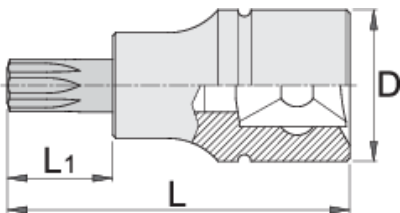

# Screwdriver socket with TX profile 1/4"

187/2TX

## Product features

- material (Socket): Premium flex chrome vanadium steel
- material: bit from premium plus carbon steel
- entirely hardened and tempered

|        |       | L  | L1 | D  |    |
|--------|-------|----|----|----|----|
| 607903 | TX 8  | 32 | 13 | 12 | 15 |
| 607904 | TX 10 | 32 | 13 | 12 | 15 |
| 607905 | TX 15 | 32 | 13 | 12 | 15 |
| 607906 | TX 20 | 32 | 13 | 12 | 15 |

\* Images of products are symbolic. All dimensions are in mm, and weight in grams. All listed dimensions may vary in tolerance.