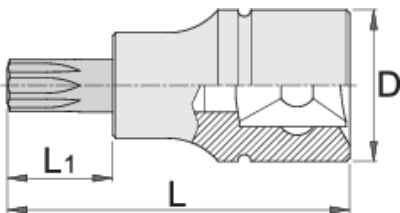

Screwdriver socket with TX profile 1/4"

187/2TX

Profiles

Product features

- material (Socket): Premium flex chrome vanadium steel
- material: bit from premium plus carbon steel
- entirely hardened and tempered

		L	L1	D	
607903	TX 8	32	13	12	15
607904	TX 10	32	13	12	15
607905	TX 15	32	13	12	15
607906	TX 20	32	13	12	15

		L	L1	D	
607907	TX 25	32	13	12	15
607908	TX 27	32	13	12	15
607909	TX 30	32	13	12	15
607910	TX 40	32	13	12	17

* Images of products are symbolic. All dimensions are in mm, and weight in grams. All listed dimensions may vary in tolerance.