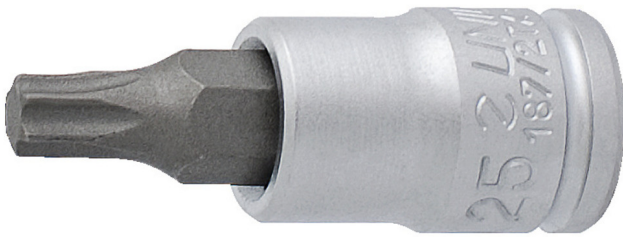

# Screwdriver socket with TX profile 1/4"

187/2TX

## Profiles

## Product features

- material (Socket): Premium flex chrome vanadium steel
- material: bit from premium plus carbon steel
- entirely hardened and tempered

Barcode	Profile	L	L1	D	Weight
607903	TX 8	32	13	12	15
607904	TX 10	32	13	12	15
607905	TX 15	32	13	12	15