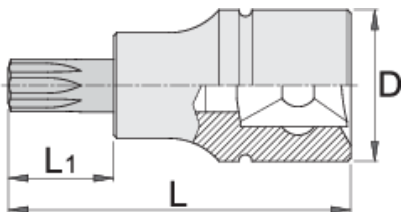

# Screwdriver socket with TX profile 1/4"

187/2TX

## Product features

- material (Socket): Premium flex chrome vanadium steel
- material: bit from premium plus carbon steel
- entirely hardened and tempered

Barcode	Profile	L	L1	D	Weight
607903	TX 8	32	13	12	15
607904	TX 10	32	13	12	15
607905	TX 15	32	13	12	15

		L	L1	D	
607906	TX 20	32	13	12	15
607907	TX 25	32	13	12	15
607908	TX 27	32	13	12	15
607909	TX 30	32	13	12	15
607910	TX 40	32	13	12	17

\* Images of products are symbolic. All dimensions are in mm, and weight in grams. All listed dimensions may vary in tolerance.