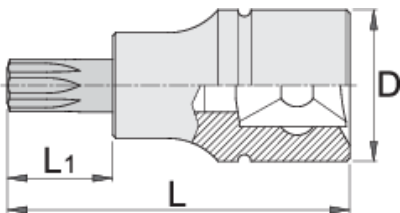

# Screwdriver socket with TX profile 1/4"

187/2TX

## Product features

- material (Socket): Premium flex chrome vanadium steel
- material: bit from premium plus carbon steel
- entirely hardened and tempered

		L	L1	D	
607903	TX 8	32	13	12	15
607904	TX 10	32	13	12	15
607905	TX 15	32	13	12	15
607906	TX 20	32	13	12	15

		L	L1	D	
607907	TX 25	32	13	12	15
607908	TX 27	32	13	12	15
607909	TX 30	32	13	12	15
607910	TX 40	32	13	12	17

\* Images of products are symbolic. All dimensions are in mm, and weight in grams. All listed dimensions may vary in tolerance.