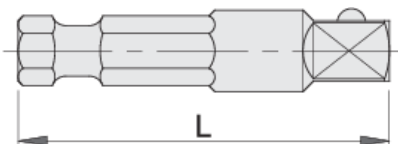

# Socket adaptor

188.10

## 제품 특징

- 재질: 프리미엄 플렉스 크롬 바나듐 스틸
- entirely hardened and tempered
- made according to standard DIN 7428

604531	1/4" (6.3) - 1/4"	50	15
616808	1/4" (6.3) - 3/8"	50	20
616809	1/4" (6.3) - 1/2"	50	33

\* Images of products are symbolic. All dimensions are in mm, and weight in grams. All listed dimensions may vary in tolerance.