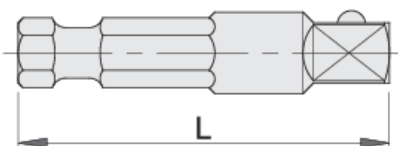

Socket adaptor

188.10

프로파일

제품 특징

- 재질: 프리미엄 플렉스 크롬 바나듐 스틸
- entirely hardened and tempered
- made according to standard DIN 7428

604531

1/4" (6.3) - 1/4"

50

15

616808

1/4" (6.3) - 3/8"

50

20

616809

1/4" (6.3) - 1/2"

50

33

* Images of products are symbolic. All dimensions are in mm, and weight is in grams. All listed dimensions may vary in tolerance.