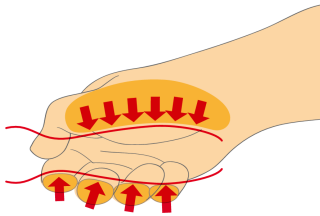

제품명	SKU	Article	직경	수량
Electrician's screwdriver with insulated blade, VDE		603VDE	0.5 x 3.0x100, 0.8 x 4.0x100, 1.0 x 5.5x125	3
Crosstip (PH) screwdriver with insulated blade, VDE		613VDE	PH1x80, PH2x100	2
Phase tester 220 - 250 V		630VDE	0.5 x 3.0x140	1

* Images of products are symbolic. All dimensions are in mm, and weight is in grams. All listed dimensions may vary in tolerance.

사용법 (사진)

안전 수칙

- 여러 파트가 있는 VDE 공구는 사용하기 전에 올바르게 조립해야 합니다.
- VDE 공구로 작업할 때 물과의 접촉을 피하십시오.

- 마모 흔적이 있고 두 번째 플라스틱 층이 보이는 공구를 사용하지 마십시오.