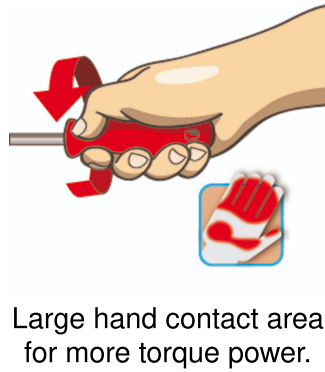

제품명	SKU	Article	직경	수량
Electrician's screwdriver with insulated blade, VDE		603VDE	0.5 x 3.0x100, 0.8 x 4.0x100, 1.0 x 5.5x125	3
Crosstip (PH) screwdriver with insulated blade, VDE		613VDE	PH1x80, PH2x100	2
Phase tester 220 - 250 V		630VDE	0.5 x 3.0x140	1

* Images of products are symbolic. All dimensions are in mm, and weight is in grams. All listed dimensions may vary in tolerance.

사용법 (사진)

안전 수칙

- 여러 파트가 있는 VDE 공구는 사용하기 전에 올바르게 조립해야 합니다.
- VDE 공구로 작업할 때 물과의 접촉을 피하십시오.

- 마모 흔적이 있고 두 번째 플라스틱 층이 보이는 공구를 사용하지 마십시오.