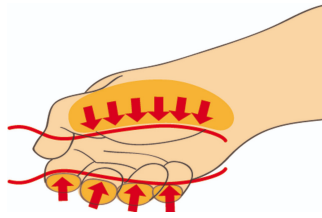

带电压测试器的VDE螺丝刀套装

603CS6ATVD

配置文件

产品属性

Set includes:

- 3x electrician's screwdriver with insulated blade VDE (article 603VDE) VDE dim. 0.5x3.0x100, 0.8x4.0x100, 1.0x5.5x125
- 2x crosstip (PH) screwdriver with insulated blade VDE (article 613VDE) dim. PH 1x80, PH 2x100
- 1x phase tester 220 - 250 V (article 630VDE) dim. 0.5x3.0x140

| 产品名称 | SKU | 文章 | 尺寸 | 数量 |
|-----------------|---|------------|---|----|
| 带电压测试器的VDE螺丝刀套装 | 617656 | 603CS6ATVD | - | 6 |
| VDE 绝缘一字螺丝刀 |  | 603VDE | 0.5 x 3.0x100, 0.8 x 4.0x100, 1.0 x 5.5x125 | 3 |
| VDE 绝缘十字(PH)螺丝刀 |  | 613VDE | PH1x80, PH2x100 | 2 |
| 电笔220 - 250 V |  | 630VDE | 0.5 x 3.0x140 | 1 |

* Images of products are symbolic. All dimensions are in mm, and weight in grams. All listed dimensions may vary in tolerance.

用途 (pictures)

Ergonomic handle design for protecting your hands.

Large hand contact area for more torque power.