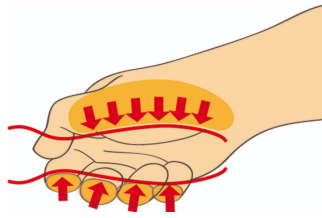

带电压测试器的VDE螺丝刀套装

603CS6ATVD

配置文件

产品属性

Set includes:

- 3x electrician's screwdriver with insulated blade VDE (article 603VDE) VDE dim. 0.5x3.0x100, 0.8x4.0x100, 1.0x5.5x125
- 2x crosstip (PH) screwdriver with insulated blade VDE (article 613VDE) dim. PH 1x80, PH 2x100
- 1x voltage tester 220 - 250 V (article 630VDE) dim. 0.5x3.0x140

产品名称	SKU	文章	尺寸	数量
带电压测试器的VDE螺丝刀套装	617656	603CS6ATVD	-	6
VDE 绝缘一字螺丝刀		603VDE	0.5 x 3.0x100, 0.8 x 4.0x100, 1.0 x 5.5x125	3
VDE 绝缘十字(PH)螺丝刀		613VDE	PH1x80, PH2x100	2
电笔220 - 250 V		630VDE	0.5 x 3.0x140	1

* Images of products are symbolic. All dimensions are in mm, and weight in grams. All listed dimensions may vary in tolerance.

用途 (pictures)

Ergonomic handle design for protecting your hands.

Large hand contact area for more torque power.