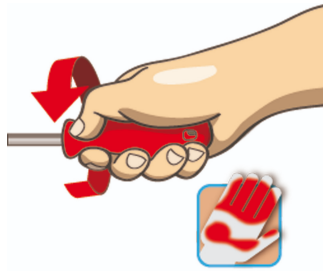

Large hand contact area for more torque power.