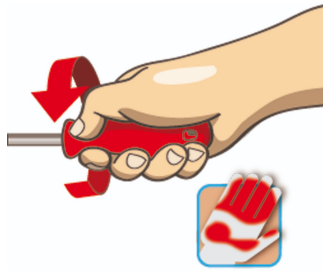

带电压测试器的VDE螺丝刀套装

603CS6ATVD

配置文件

产品属性

Set includes:

- 3x electrician's screwdriver with insulated blade VDE (article 603VDE) VDE dim. 0.5x3.0x100, 0.8x4.0x100, 1.0x5.5x125
- 2x crosstip (PH) screwdriver with insulated blade VDE (article 613VDE) dim. PH 1x80, PH 2x100
- 1x phase tester 220 - 250 V (article 630VDE) dim. 0.5x3.0x140

* Images of products are symbolic. All dimensions are in mm, and weight in grams. All listed dimensions may vary in tolerance.

用途 (pictures)

Ergonomic handle design for protecting your hands.

Large hand contact area for more torque power.