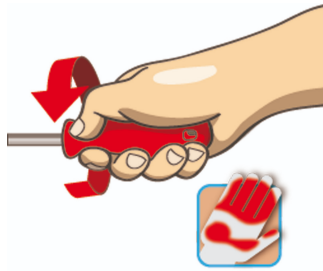

带电压测试器的VDE螺丝刀套装

603CS6ATVD

配置文件

产品属性

Set includes:

- 3x electrician's screwdriver with insulated blade VDE (article 603VDE) VDE dim. 0.5x3.0x100, 0.8x4.0x100, 1.0x5.5x125
- 2x crosstip (PH) screwdriver with insulated blade VDE (article 613VDE) dim. PH 1x80, PH 2x100
- 1x voltage tester 220 - 250 V (article 630VDE) dim. 0.5x3.0x140

产品名称	SKU	文章	尺寸	数量
带电压测试器的VDE螺丝刀套装	617656	603CS6ATVD	-	6
VDE 绝缘一字螺丝刀		603VDE	0.5 x 3.0x100, 0.8 x 4.0x100, 1.0 x 5.5x125	3
VDE 绝缘十字(PH)螺丝刀		613VDE	PH1x80, PH2x100	2
电笔220 - 250 V		630VDE	0.5 x 3.0x140	1

* Images of products are symbolic. All dimensions are in mm, and weight in grams. All listed dimensions may vary in tolerance.

用途 (pictures)

Ergonomic handle design for protecting your hands.

Large hand contact area for more torque power.