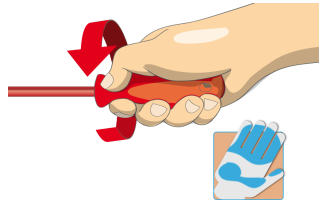

* Images of products are symbolic. All dimensions are in mm, and weight in grams. All listed dimensions may vary in tolerance.

用途 (pictures)

Ergonomic handle design for protecting your hands.

Large hand contact area for more torque power.

人体工程手柄设计 = 保护
手部

较大的手部接触面积 = 更
大的转矩功率

Safety tips

- VDE tools that have several parts, have to be assembled correctly before use.
- When working with VDE tools avoid contact with water.

- Don't use tools that shows sign of wear and have the second layer of plastic visible.