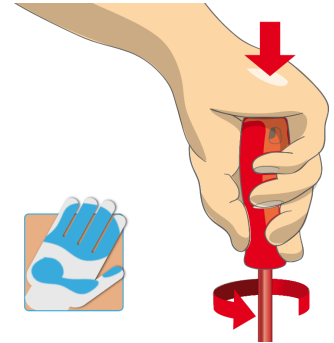

* Images of products are symbolic. All dimensions are in mm, and weight in grams. All listed dimensions may vary in tolerance.

用途 (pictures)

Ergonomic handle design for protecting your hands.

Large hand contact area for more torque power.

人体工程手柄设计 = 保护
手部

较大的手部接触面积 = 更
大的转矩功率

Safety tips

- VDE tools that have several parts, have to be assembled correctly before use.
- When working with VDE tools avoid contact with water.

- Don't use tools that shows sign of wear and have the second layer of plastic visible.