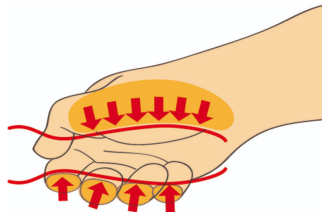

## 产品属性

Set includes:

- 3x electrician's screwdriver with insulated blade VDE (article 603VDE) VDE dim. 0.5x3.0x100, 0.8x4.0x100, 1.0x5.5x125
- 2x crosstip (PH) screwdriver with insulated blade VDE (article 613VDE) dim. PH 1x80, PH 2x100
- 1x voltage tester 220 - 250 V (article 630VDE) dim. 0.5x3.0x140

## 用途 (pictures)

Ergonomic handle design for protecting your hands.

Large hand contact area for more torque power.

人体工程手柄设计 = 保护  
手部

较大的手部接触面积 = 更  
大的转矩功率