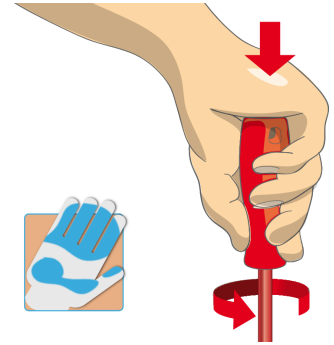

## 用途 (pictures)

Ergonomic handle design for protecting your hands.

Large hand contact area for more torque power.

人体工程手柄设计 = 保护  
手部

较大的手部接触面积 = 更  
大的转矩功率