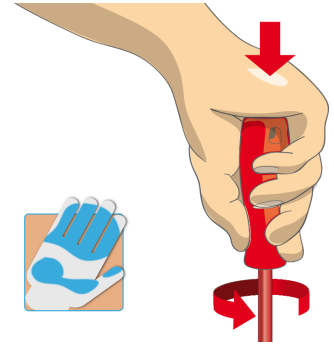

* Images of products are symbolic. All dimensions are in mm, and weight in grams. All listed dimensions may vary in tolerance.

用途 (pictures)

Ergonomic handle design for protecting your hands.

Large hand contact area for more torque power.

人体工程手柄设计 = 保护
手部

较大的手部接触面积 = 更
大的转矩功率

Safety tips

- VDE tools that have several parts, have to be assembled correctly before use.
- When working with VDE tools avoid contact with water.

- Don't use tools that shows sign of wear and have the second layer of plastic visible.