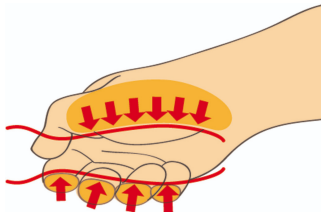

Ime proizvoda	SKU	Članak	Dimenzije	Količina
Ispitivač napona 220 - 250 V		630VDE	0.5 x 3.0x140	1

* Slike proizvoda su simbolične. Sve dimenzije su u mm, masa je u g.

Upotreba (pictures)

Ergonomski oblikovana drška za odličan prihvati i zaštitu ruke korisnika