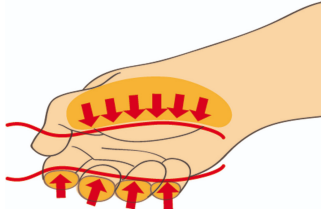

Usage (pictures)

Ellerinizi korumak için ergonomik kol tasarımı.