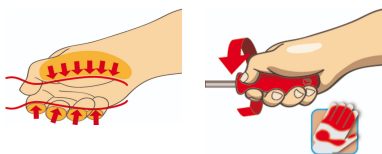

Sada izolovaných skrutkovačov

603CS6AVDE

Usage

Profiles

[_\(/sk/support/warranty\)](http://sk/support/warranty).

Product features

Set includes:

- 4x electrician's screwdriver with insulated blade VDE (article 603VDE) VDE dim. 0.4x2.5x75, 0.5x3.0x100, 0.8x4.0x100, 1.0x5.5x125
- 2x crosstip (PH) screwdriver with insulated blade VDE (article 613VDE) dim. PH 1x80, PH 2x100

Product name	SKU	Article	Dimensions	Quantity
Sada izolovaných skrutkovačov	617655	603CS6AVDE	-	6
Skrutkovač plochý izolovaný		603VDE	0.4 x 2.5x75, 0.5 x 3.0x100, 0.8 x 4.0x100, 1.0 x 5.5x125	4
Skrutkovač križový izolovaný		613VDE	PH1x80, PH2x100	2