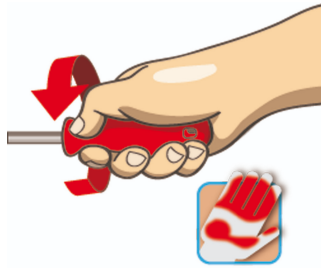

제품명	SKU	Article	직경	수량
Screwdriver set VDE	617655	603CS6AVDE	-	6
Electrician's screwdriver with insulated blade, VDE		603VDE	0.4 x 2.5x75, 0.5 x 3.0x100, 0.8 x 4.0x100, 1.0 x 5.5x125	4

제품명	SKU	Article	직경	수량
Crosstip (PH) screwdriver with insulated blade, VDE		613VDE	PH1x80, PH2x100	2

* Images of products are symbolic. All dimensions are in mm, and weight is in grams. All listed dimensions may vary in tolerance.

사용법 (사진)

Ergonomic handle design for protecting your hands.

Large hand contact area for more torque power.