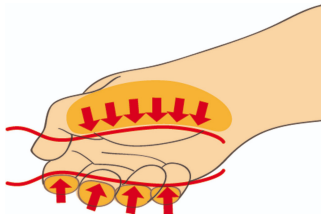

VDE螺丝刀套装

603CS6AVDE

配置文件

产品属性

Set includes:

- 4x electrician's screwdriver with insulated blade VDE (article 603VDE) VDE dim. 0.4x2.5x75, 0.5x3.0x100, 0.8x4.0x100, 1.0x5.5x125
- 2x crosstip (PH) screwdriver with insulated blade VDE (article 613VDE) dim. PH 1x80, PH 2x100

产品名称	SKU	文章	尺寸	数量
VDE螺丝刀套装	617655	603CS6AVDE	-	6
VDE 绝缘一字螺丝刀		603VDE	0.4 x 2.5x75, 0.5 x 3.0x100, 0.8 x 4.0x100, 1.0 x 5.5x125	4
VDE 绝缘十字(PH)螺丝刀		613VDE	PH1x80, PH2x100	2

* Images of products are symbolic. All dimensions are in mm, and weight in grams. All listed dimensions may vary in tolerance.

用途 (pictures)

Ergonomic handle design for protecting your hands.

Large hand contact area for more torque power.

人体工程手柄设计 = 保护手部

较大的手部接触面积 = 更大的转矩功率

Safety tips

- VDE tools that have several parts, have to be assembled correctly before use.
- When working with VDE tools avoid contact with water.