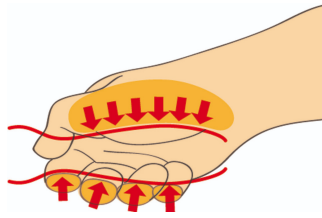

VDE螺丝刀套装

603CS6AVDE

配置文件

产品属性

Set includes:

- 4x electrician's screwdriver with insulated blade VDE (article 603VDE) VDE dim. 0.4x2.5x75, 0.5x3.0x100, 0.8x4.0x100, 1.0x5.5x125
- 2x crosstip (PH) screwdriver with insulated blade VDE (article 613VDE/TBI) dim. PH 1x80, PH 2x100

产品名称	SKU	文章	尺寸	数量
VDE螺丝刀套装	617655	603CS6AVDE	-	6
VDE 绝缘一字螺丝刀		603VDE	0.4 x 2.5x75, 0.5 x 3.0x100, 0.8 x 4.0x100, 1.0 x 5.5x125	4
VDE 绝缘十字(PH)螺丝刀		613VDE	PH1x80, PH2x100	2

* Images of products are symbolic. All dimensions are in mm, and weight is in grams. All listed dimensions may vary in tolerance.

用途 (pictures)

Ergonomic handle design for protecting your hands.

Large hand contact area for more torque power.

人体工程手柄设计 = 保护手部

较大的手部接触面积 = 更大的转矩功率

Safety tips

- VDE tools that have several parts, have to be assembled correctly before use.
- When working with VDE tools avoid contact with water.