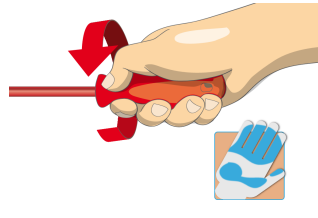

产品名称	SKU	文章	尺寸	数量
VDE螺丝刀套装	617655	603CS6AVDE	-	6
VDE 绝缘一字螺丝刀		603VDE	0.4 x 2.5x75, 0.5 x 3.0x100, 0.8 x 4.0x100, 1.0 x 5.5x125	4
VDE 绝缘十字(PH)螺丝刀		613VDE	PH1x80, PH2x100	2

* Images of products are symbolic. All dimensions are in mm, and weight is in grams. All listed dimensions may vary in tolerance.

用途 (pictures)

Ergonomic handle design for protecting your hands.

Large hand contact area for more torque power.

人体工程手柄设计 = 保护手部

较大的手部接触面积 = 更大的转矩功率

Safety tips

- VDE tools that have several parts, have to be assembled correctly before use.
- When working with VDE tools avoid contact with water.