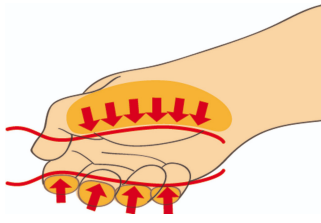

VDE螺丝刀套装

603CS6AVDE

配置文件

产品属性

Set includes:

- 4x electrician's screwdriver with insulated blade VDE (article 603VDE) VDE dim. 0.4x2.5x75, 0.5x3.0x100, 0.8x4.0x100, 1.0x5.5x125
- 2x crosstip (PH) screwdriver with insulated blade VDE (article 613VDE) dim. PH 1x80, PH 2x100

产品名称	SKU	文章	尺寸	数量
VDE螺丝刀套装	617655	603CS6AVDE	-	6
VDE 绝缘一字螺丝刀		603VDE	0.4 x 2.5x75, 0.5 x 3.0x100, 0.8 x 4.0x100, 1.0 x 5.5x125	4
VDE 绝缘十字(PH)螺丝刀		613VDE	PH1x80, PH2x100	2

* Images of products are symbolic. All dimensions are in mm, and weight in grams. All listed dimensions may vary in tolerance.

用途 (pictures)

Ergonomic handle design for protecting your hands.

Large hand contact area for more torque power.

人体工程手柄设计 = 保护
手部

较大的手部接触面积 = 更
大的转矩功率

Safety tips

- VDE tools that have several parts, have to be assembled correctly before use.
- When working with VDE tools avoid contact with water.