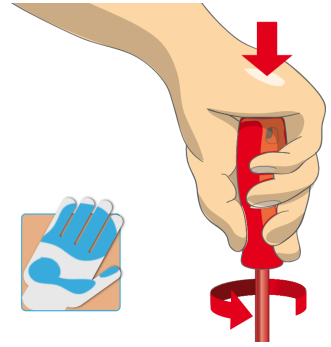

用途 (pictures)

Ergonomic handle design for protecting your hands.

Large hand contact area for more torque power.

人体工程手柄设计 = 保护
手部

较大的手部接触面积 = 更
大的转矩功率

Safety tips

- VDE tools that have several parts, have to be assembled correctly before use.
- When working with VDE tools avoid contact with water.

- Don't use tools that shows sign of wear and have the second layer of plastic visible.