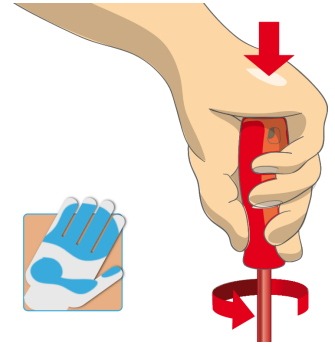

用途 (pictures)

Ergonomic handle design for protecting your hands.

Large hand contact area for more torque power.

人体工程手柄设计 = 保护手部

较大的手部接触面积 = 更大的转矩功率

Safety tips

- VDE tools that have several parts, have to be assembled correctly before use.
- When working with VDE tools avoid contact with water.

- Don't use tools that shows sign of wear and have the second layer of plastic visible.