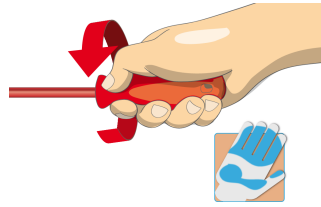

产品名称	SKU	文章	尺寸	数量
VDE螺丝刀套装	617655	603CS6AVDE	-	6
VDE 绝缘一字螺丝刀		603VDE	0.4 x 2.5x75, 0.5 x 3.0x100, 0.8 x 4.0x100, 1.0 x 5.5x125	4
VDE 绝缘十字(PH)螺丝刀		613VDE	PH1x80, PH2x100	2

* Images of products are symbolic. All dimensions are in mm, and weight in grams. All listed dimensions may vary in tolerance.

用途 (pictures)

Ergonomic handle design for protecting your hands.

Large hand contact area for more torque power.

人体工程手柄设计 = 保护手部

较大的手部接触面积 = 更大的转矩功率

Safety tips

- VDE tools that have several parts, have to be assembled correctly before use.
- When working with VDE tools avoid contact with water.