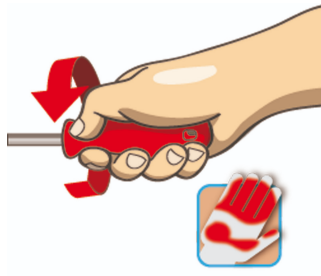

VDE螺丝刀套装

603CS6AVDE

配置文件

产品属性

Set includes:

- 4x electrician's screwdriver with insulated blade VDE (article 603VDE) VDE dim. 0.4x2.5x75, 0.5x3.0x100, 0.8x4.0x100, 1.0x5.5x125
- 2x crosstip (PH) screwdriver with insulated blade VDE (article 613VDE/TBI) dim. PH 1x80, PH 2x100

用途 (pictures)

Ergonomic handle design for protecting your hands.

Large hand contact area for more torque power.

人体工程手柄设计 = 保护手部

较大的手部接触面积 = 更大的转矩功率

Safety tips

- VDE tools that have several parts, have to be assembled correctly before use.
- When working with VDE tools avoid contact with water.