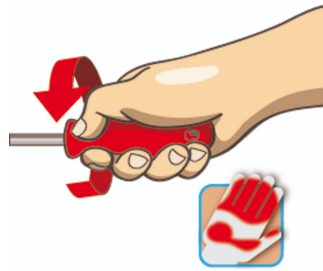

VDE螺丝刀套装

603CS6AVDE

配置文件

产品属性

Set includes:

- 4x electrician's screwdriver with insulated blade VDE (article 603VDE) VDE dim. 0.4x2.5x75, 0.5x3.0x100, 0.8x4.0x100, 1.0x5.5x125
- 2x crosstip (PH) screwdriver with insulated blade VDE (article 613VDE/TBI) dim. PH 1x80, PH 2x100

用途 (pictures)

Ergonomic handle design for protecting your hands.

Large hand contact area for more torque power.

人体工程手柄设计 = 保护手部

较大的手部接触面积 = 更大的转矩功率

Safety tips

- VDE tools that have several parts, have to be assembled correctly before use.
- When working with VDE tools avoid contact with water.