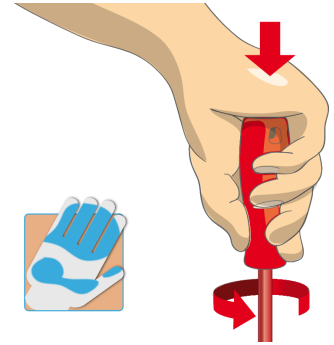

用途 (pictures)

Ergonomic handle design for protecting your hands.

Large hand contact area for more torque power.

人体工程手柄设计 = 保护手部

较大的手部接触面积 = 更大的转矩功率

Safety tips

- VDE tools that have several parts, have to be assembled correctly before use.
- When working with VDE tools avoid contact with water.

- Don't use tools that shows sign of wear and have the second layer of plastic visible.