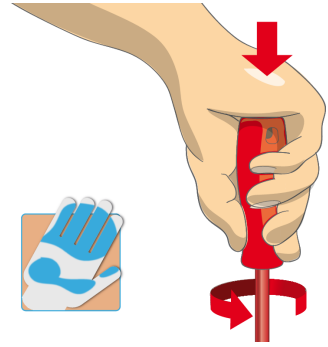

用途 (pictures)

Ergonomic handle design for protecting your hands.

Large hand contact area for more torque power.

人体工程手柄设计 = 保护手部

较大的手部接触面积 = 更大的转矩功率

Safety tips

- VDE tools that have several parts, have to be assembled correctly before use.
- When working with VDE tools avoid contact with water.

- Don't use tools that shows sign of wear and have the second layer of plastic visible.