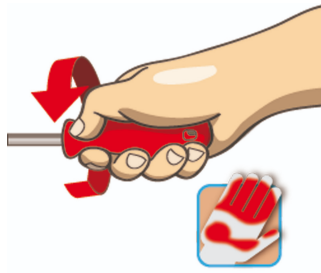

VDE螺丝刀套装

603CS6AVDE

配置文件

产品属性

Set includes:

- 4x electrician's screwdriver with insulated blade VDE (article 603VDE) VDE dim. 0.4x2.5x75, 0.5x3.0x100, 0.8x4.0x100, 1.0x5.5x125
- 2x crosstip (PH) screwdriver with insulated blade VDE (article 613VDE) dim. PH 1x80, PH 2x100

用途 (pictures)

Ergonomic handle design for protecting your hands.

Large hand contact area for more torque power.

人体工程手柄设计 = 保护
手部

较大的手部接触面积 = 更
大的转矩功率

Safety tips

- VDE tools that have several parts, have to be assembled correctly before use.
- When working with VDE tools avoid contact with water.