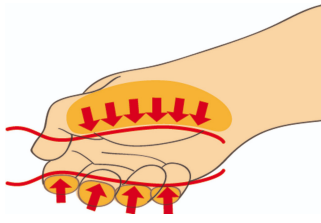

VDE螺丝刀套装

603CS6AVDE

配置文件

产品属性

Set includes:

- 4x electrician's screwdriver with insulated blade VDE (article 603VDE) VDE dim. 0.4x2.5x75, 0.5x3.0x100, 0.8x4.0x100, 1.0x5.5x125
- 2x crosstip (PH) screwdriver with insulated blade VDE (article 613VDE/TBI) dim. PH 1x80, PH 2x100

产品名称	SKU	文章	尺寸	数量
VDE螺丝刀套装	617655	603CS6AVDE	-	6
VDE 绝缘一字螺丝刀		603VDE	0.4 x 2.5x75, 0.5 x 3.0x100, 0.8 x 4.0x100, 1.0 x 5.5x125	4
VDE 绝缘十字(PH)螺丝刀		613VDE	PH1x80, PH2x100	2

* Images of products are symbolic. All dimensions are in mm, and weight in grams. All listed dimensions may vary in tolerance.

用途 (pictures)

Ergonomic handle design for protecting your hands.

Large hand contact area for more torque power.

人体工程手柄设计 = 保护手部

较大的手部接触面积 = 更大的转矩功率

Safety tips

- VDE tools that have several parts, have to be assembled correctly before use.
- When working with VDE tools avoid contact with water.