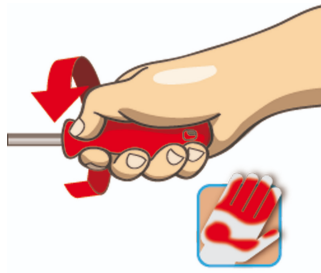

VDE螺丝刀套装

603CS6AVDE

配置文件

产品属性

Set includes:

- 4x electrician's screwdriver with insulated blade VDE (article 603VDE) VDE dim. 0.4x2.5x75, 0.5x3.0x100, 0.8x4.0x100, 1.0x5.5x125
- 2x crosstip (PH) screwdriver with insulated blade VDE (article 613VDE) dim. PH 1x80, PH 2x100

用途 (pictures)

Ergonomic handle design for protecting your hands.

Large hand contact area for more torque power.

人体工程手柄设计 = 保护手部

较大的手部接触面积 = 更大的转矩功率

Safety tips

- VDE tools that have several parts, have to be assembled correctly before use.
- When working with VDE tools avoid contact with water.