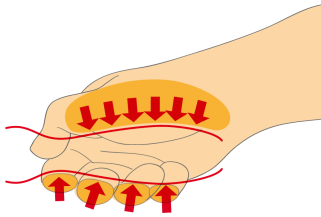

用途 (pictures)

Ergonomic handle design for protecting your hands.

Large hand contact area for more torque power.

人体工程手柄设计 = 保护
手部

较大的手部接触面积 = 更
大的转矩功率

Safety tips

- VDE tools that have several parts, have to be assembled correctly before use.
- When working with VDE tools avoid contact with water.

- Don't use tools that shows sign of wear and have the second layer of plastic visible.