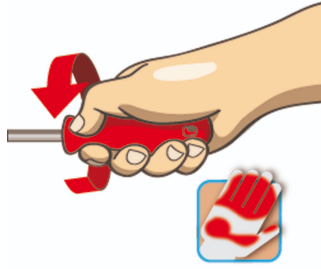

Velika kontaktna površina obezbeđuje postizanje većeg obrtnog momenta.