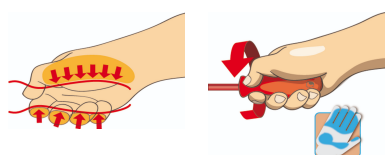

Sada izolovaných skrutkovačov BI + skúšačka

603CS6ATVT

Usage

Profiles

[./sk/support/warranty](https://sk/support/warranty).

Product features

Set includes:

- 3x electrician's screwdriver with insulated blade VDETBI (article 603VDETBI) dim. 0.6x3.5x100, 0.8x4.0x100, 1.0x5.5x125
- 2x VDETBI crosstip (PH) screwdriver with insulated blade (article 613VDETBI) dim. PH 1x80, PH 2x100
- 1x voltage tester 220 - 250 V (article 630VDE) dim. 0.5x3.0x140