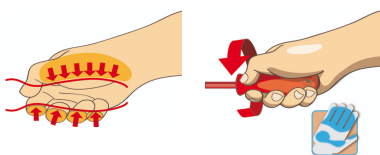

Συλλογή κατσαβιδιών VDE TBI με δοκιμαστικό κατσαβίδι

603CS6ATVT

Usage

0

0

[./\(gre/support/warranty\)](http://gre/support/warranty)

Set includes:

- 3x electrician's screwdriver with insulated blade VDETBI (article 603VDETBI) dim. 0.6x3.5x100, 0.8x4.0x100, 1.0x5.5x125
- 2x VDETBI crosstip (PH) screwdriver with insulated blade (article 613VDETBI) dim. PH 1x80, PH 2x100
- 1x voltage tester 220 - 250 V (article 630VDE) dim. 0.5x3.0x140