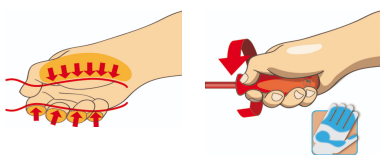

Jeu de 6 tournevis électricien isolés VDE 1000V plats et PHILLIPS avec testeur de tension

603CS6ATVT

Usage

Profiles

Product features

Set includes:

- 3x electrician's screwdriver with insulated blade VDETBI (article 603VDETBI) dim. 0.6x3.5x100, 0.8x4.0x100, 1.0x5.5x125
- 2x VDETBI crosstip (PH) screwdriver with insulated blade (article 613VDETBI) dim. PH 1x80, PH 2x100
- 1x voltage tester 220 - 250 V (article 630VDE) dim. 0.5x3.0x140