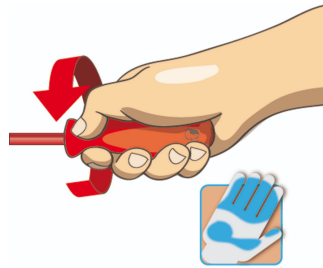

产品名称	SKU	文章	尺寸	数量
VDE TBI 绝缘十字(PH)螺丝刀		613VDETBI	PH1x80, PH2x100	2
电笔220 - 250 V		630VDE	0.5 x 3.0x140	1

* Images of products are symbolic. All dimensions are in mm, and weight is in grams. All listed dimensions may vary in tolerance.

用途 (pictures)

Safety tips

- VDE tools that have several parts, have to be assembled correctly before use.
- When working with VDE tools avoid contact with water.

- Don't use tools that shows sign of wear and have the second layer of plastic visible.