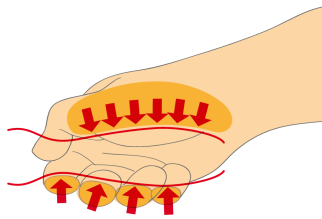

产品名称	SKU	文章	尺寸	数量
VDE TBI 绝缘十字(PH)螺丝刀		613VDETBI	PH1x80, PH2x100	2
电笔220 - 250 V		630VDE	0.5 x 3.0x140	1

* Images of products are symbolic. All dimensions are in mm, and weight is in grams. All listed dimensions may vary in tolerance.

用途 (pictures)

Safety tips

- VDE tools that have several parts, have to be assembled correctly before use.
- When working with VDE tools avoid contact with water.

- Don't use tools that shows sign of wear and have the second layer of plastic visible.