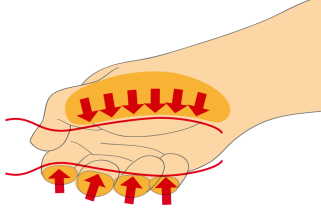

Usage (pictures)

Safety tips

- VDE tools that have several parts, have to be assembled correctly before use.
- When working with VDE tools avoid contact with water.

- Don't use tools that shows sign of wear and have the second layer of plastic visible.