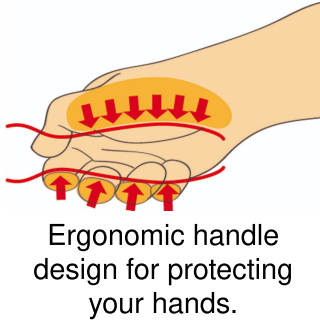

제품명	SKU	Article	직경	수량
Crosstip (PH) screwdriver with insulated blade, VDE TBI		613VDETBI	PH1x80, PH2x100	2

* Images of products are symbolic. All dimensions are in mm, and weight is in grams. All listed dimensions may vary in tolerance.

사용법 (사진)

안전 수칙

- 여러 파트가 있는 VDE 공구는 사용하기 전에 올바르게 조립해야 합니다.
- VDE 공구로 작업할 때 물과의 접촉을 피하십시오.

- 마모 흔적이 있고 두 번째 플라스틱 층이 보이는 공구를 사용하지 마십시오.