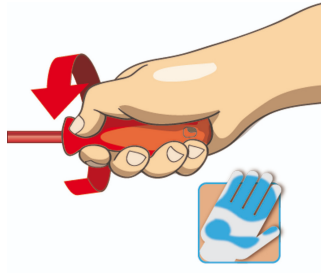

사용법 (사진)

안전 수칙

- 여러 파트가 있는 VDE 공구는 사용하기 전에 올바르게 조립해야 합니다.
- VDE 공구로 작업할 때 물과의 접촉을 피하십시오.

- 마모 흔적이 있고 두 번째 플라스틱 층이 보이는 공구를 사용하지 마십시오.