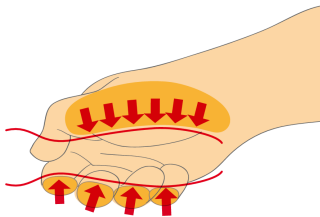

제품명	SKU	Article	직경	수량
Crosstip (PH) screwdriver with insulated blade, VDE TBI		613VDETBI	PH1x80, PH2x100	2

* Images of products are symbolic. All dimensions are in mm, and weight is in grams. All listed dimensions may vary in tolerance.

사용법 (사진)

안전 수칙

- 여러 파트가 있는 VDE 공구는 사용하기 전에 올바르게 조립해야 합니다.
- VDE 공구로 작업할 때 물과의 접촉을 피하십시오.

- 마모 흔적이 있고 두 번째 플라스틱 층이 보이는 공구를 사용하지 마십시오.