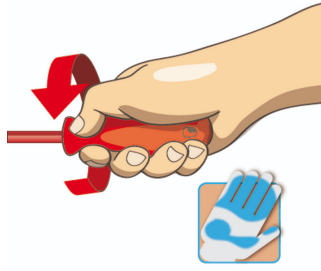

사용법 (사진)

안전 수칙

- 여러 파트가 있는 VDE 공구는 사용하기 전에 올바르게 조립해야 합니다.
- VDE 공구로 작업할 때 물과의 접촉을 피하십시오.

- 마모 흔적이 있고 두 번째 플라스틱 층이 보이는 공구를 사용하지 마십시오.