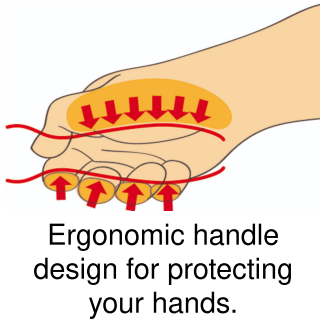

사용법 (사진)

안전 수칙

- 여러 파트가 있는 VDE 공구는 사용하기 전에 올바르게 조립해야 합니다.
- VDE 공구로 작업할 때 물과의 접촉을 피하십시오.

- 마모 흔적이 있고 두 번째 플라스틱 층이 보이는 공구를 사용하지 마십시오.