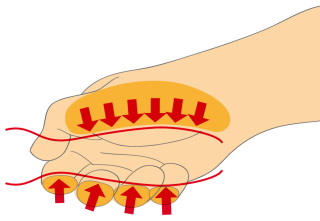

사용법 (사진)

안전 수칙

- 여러 파트가 있는 VDE 공구는 사용하기 전에 올바르게 조립해야 합니다.
- VDE 공구로 작업할 때 물과의 접촉을 피하십시오.

- 마모 흔적이 있고 두 번째 플라스틱 층이 보이는 공구를 사용하지 마십시오.