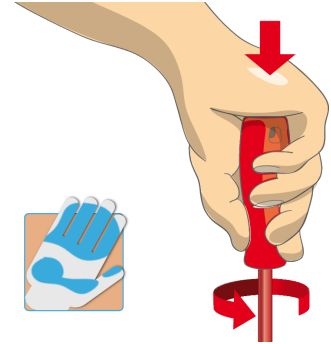

Utilisation (pictures)

Conception de poignée ergonomique pour la protection des mains

Ergonomic handle design = protecting your hand

Large hand contact area = more torque power

Safety tips

- VDE tools that have several parts, have to be assembled correctly before use.
- When working with VDE tools avoid contact with water.