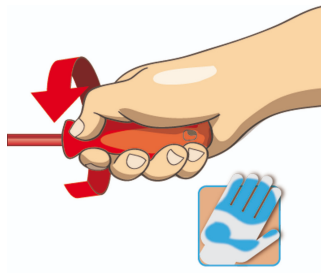

VDE TBI螺丝刀套装

603CS6AVT

配置文件

产品属性

Set includes:

- 4x VDETBI electrician's screwdriver with insulated blade (article 603VDETBI) dim. 0.4x2.5x75, 0.5x3.0x100, 0.8x4.0x100, 1.0x5.5x125
- 2x VDETBI crosstip (PH) screwdriver with insulated blade (article 613VDETBI) dim. PH 1x80, PH 2x100

用途 (pictures)

Ergonomic handle design for protecting your hands.

人体工程手柄设计 = 保护
手部

较大的手部接触面积 = 更
大的转矩功率

Safety tips

- VDE tools that have several parts, have to be assembled correctly before use.
- When working with VDE tools avoid contact with water.