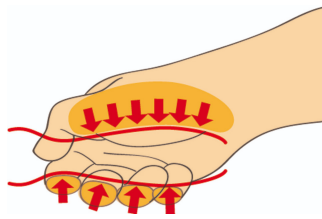

VDE TBI螺丝刀套装

603CS6AVT

配置文件

产品属性

Set includes:

- 4x VDETBI electrician's screwdriver with insulated blade (article 603VDETBI) dim. 0.4x2.5x75, 0.5x3.0x100, 0.8x4.0x100, 1.0x5.5x125
- 2x VDETBI crosstip (PH) screwdriver with insulated blade (article 613VDETBI) dim. PH 1x80, PH 2x100

产品名称	SKU	文章	尺寸	数量
VDE TBI螺丝刀套装	617653	603CS6AVT	-	6
VDE TBI 绝缘一字螺丝刀		603VDETBI	0.4 x 2.5x75, 0.5 x 3.0x100, 0.8 x 4.0x100, 1.0 x 5.5x125	4
VDE TBI 绝缘十字(PH)螺丝刀		613VDETBI	PH1x80, PH2x100	2

* Images of products are symbolic. All dimensions are in mm, and weight in grams. All listed dimensions may vary in tolerance.

用途 (pictures)

Ergonomic handle design for protecting your hands.

人体工程手柄设计 = 保护
手部

较大的手部接触面积 = 更
大的转矩功率

Safety tips

- VDE tools that have several parts, have to be assembled correctly before use.
- When working with VDE tools avoid contact with water.