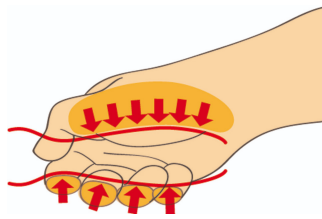

## 产品属性

Set includes:

- 4x VDETBI electrician's screwdriver with insulated blade (article 603VDETBI) dim. 0.4x2.5x75, 0.5x3.0x100, 0.8x4.0x100, 1.0x5.5x125
- 2x VDETBI crosstip (PH) screwdriver with insulated blade (article 613VDETBI) dim. PH 1x80, PH 2x100

## 用途 (pictures)

Ergonomic handle design for protecting your hands.

人体工程手柄设计 = 保护  
手部

较大的手部接触面积 = 更  
大的转矩功率