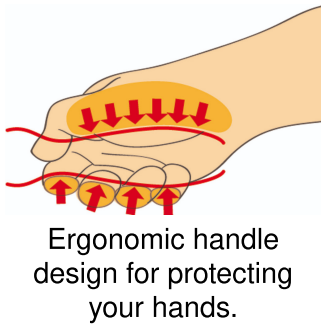

产品名称	SKU	文章	尺寸	数量
VDE TBI 绝缘十字(PH)螺丝刀		613VDEETBI	PH1x80, PH2x100	2

* Images of products are symbolic. All dimensions are in mm, and weight is in grams. All listed dimensions may vary in tolerance.

用途 (pictures)

Safety tips

- VDE tools that have several parts, have to be assembled correctly before use.
- When working with VDE tools avoid contact with water.

- Don't use tools that shows sign of wear and have the second layer of plastic visible.