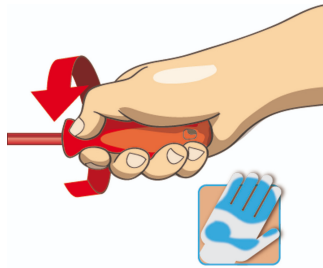

产品名称	SKU	文章	尺寸	数量
VDE TBI 绝缘十字(PH)螺丝刀		613VDEETBI	PH1x80, PH2x100	2

* Images of products are symbolic. All dimensions are in mm, and weight is in grams. All listed dimensions may vary in tolerance.

用途 (pictures)

Safety tips

- VDE tools that have several parts, have to be assembled correctly before use.
- When working with VDE tools avoid contact with water.

- Don't use tools that shows sign of wear and have the second layer of plastic visible.