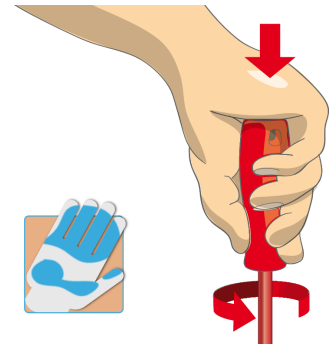

用途 (pictures)

Ergonomic handle design for protecting your hands.

人体工程手柄设计 = 保护
手部

较大的手部接触面积 = 更
大的转矩功率

Safety tips

- VDE tools that have several parts, have to be assembled correctly before use.
- When working with VDE tools avoid contact with water.