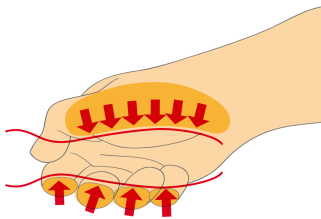

产品名称	SKU	文章	尺寸	数量
VDE TBI 绝缘十字(PH)螺丝刀		613VDEETBI	PH1x80, PH2x100	2

* Images of products are symbolic. All dimensions are in mm, and weight is in grams. All listed dimensions may vary in tolerance.

用途 (pictures)

Safety tips

- VDE tools that have several parts, have to be assembled correctly before use.
- When working with VDE tools avoid contact with water.

- Don't use tools that shows sign of wear and have the second layer of plastic visible.