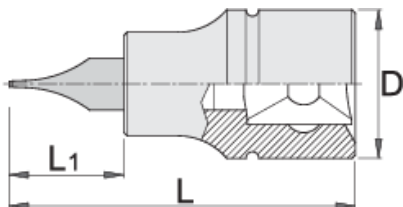

# Slotted screwdriver socket 1/4"

187/2SL

## 제품 특징

- 재질: 프리미엄 플렉스 크롬 바나듐 스틸 소켓
- 재질: 프리미엄 플러스 카본 스틸 비트
- entirely hardened and tempered

Barcode	axb	L	L1	D	Icon
607895	0.8 x 4	32	13	12	15
607896	1,0 x 5,5	32	13	12	15
607897	1,2 x 7	32	13	12	17

\* Images of products are symbolic. All dimensions are in mm, and weight in grams. All listed dimensions may vary in tolerance.