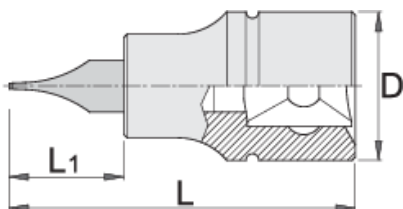

# Slotted screwdriver socket 1/4"

187/2SL

## 제품 특징

- 재질: 프리미엄 플렉스 크롬 바나듐 스틸 소켓
- 재질: 프리미엄 플러스 카본 스틸 비트
- entirely hardened and tempered

Barcode	axb	L	L1	D	Icon
607895	0.8 x 4	32	13	12	15
607896	1,0 x 5,5	32	13	12	15
607897	1,2 x 7	32	13	12	17

\* Images of products are symbolic. All dimensions are in mm, and weight is in grams. All listed dimensions may vary in tolerance.