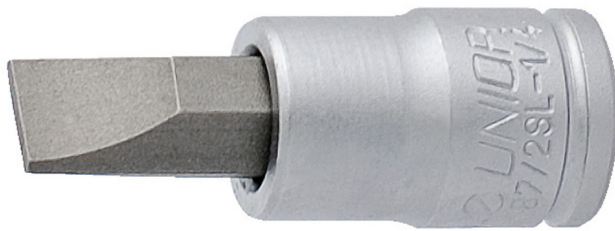

Slotted screwdriver socket 1/4"

187/2SL

Profiles

Product features

- material (Socket): Premium flex chrome vanadium steel
- material: bit from premium plus carbon steel
- entirely hardened and tempered

	axb	L	L1	D	
607895	0.8 x 4	32	13	12	15
607896	1,0 x 5,5	32	13	12	15
607897	1,2 x 7	32	13	12	17

* Images of products are symbolic. All dimensions are in mm, and weight in grams. All listed dimensions may vary in tolerance.