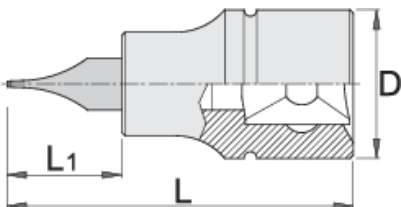

Slotted screwdriver socket 1/4"

187/2SL

Profiles

Product features

- material (Socket): Premium flex chrome vanadium steel
- material: bit from premium plus carbon steel
- entirely hardened and tempered

	axb	L	L1	D	
607895	0.8 x 4	32	13	12	15
607896	1,0 x 5,5	32	13	12	15
607897	1,2 x 7	32	13	12	17

* Images of products are symbolic. All dimensions are in mm, and weight in grams. All listed dimensions may vary in tolerance.