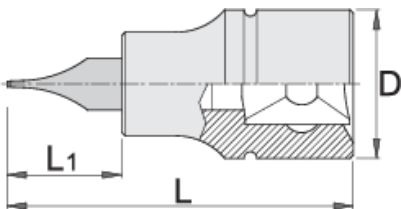

Slotted screwdriver socket 1/4"

187/2SL

Profiles

Product features

- material (Socket): Premium flex chrome vanadium steel
- material: bit from premium plus carbon steel
- entirely hardened and tempered

	axb	L	L1	D	
607895	0.8 x 4	32	13	12	15
607896	1,0 x 5,5	32	13	12	15
607897	1,2 x 7	32	13	12	17

* Images of products are symbolic. All dimensions are in mm, and weight in grams. All listed dimensions may vary in tolerance.