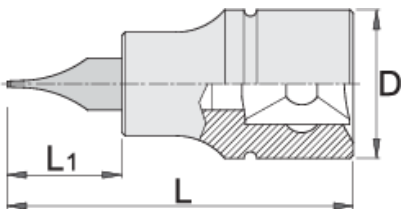

Slotted screwdriver socket 1/4"

187/2SL

Profiles

Product features

- material (Socket): Premium flex chrome vanadium steel
- material: bit from premium plus carbon steel
- entirely hardened and tempered

	axb	L	L1	D	
607895	0,8 x 4	32	13	12	15
607896	1,0 x 5,5	32	13	12	15
607897	1,2 x 7	32	13	12	17

* Images of products are symbolic. All dimensions are in mm, and weight in grams. All listed dimensions may vary in tolerance.