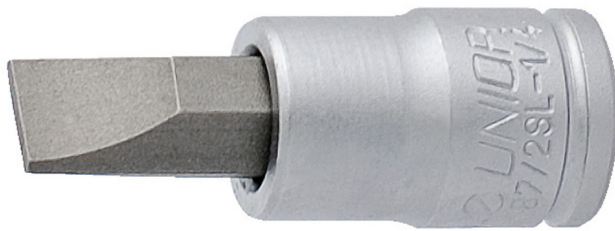

Slotted screwdriver socket 1/4"

187/2SL

Profiles

Product features

- material (Socket): Premium flex chrome vanadium steel
- material: bit from premium plus carbon steel
- entirely hardened and tempered

	axb	L	L1	D	
607895	0,8 x 4	32	13	12	15
607896	1,0 x 5,5	32	13	12	15
607897	1,2 x 7	32	13	12	17

* Images of products are symbolic. All dimensions are in mm, and weight in grams. All listed dimensions may vary in tolerance.