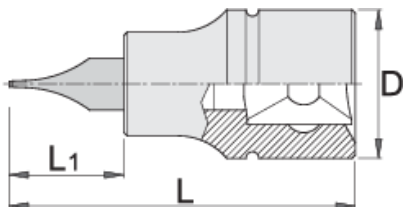

Slotted screwdriver socket 1/4"

187/2SL

Profiles

Product features

- material (Socket): Premium flex chrome vanadium steel
- material: bit from premium plus carbon steel
- entirely hardened and tempered

Barcode	axb	L	L1	D	Icon
607895	0.8 x 4	32	13	12	15
607896	1,0 x 5,5	32	13	12	15
607897	1,2 x 7	32	13	12	17

* Images of products are symbolic. All dimensions are in mm, and weight is in grams. All listed dimensions may vary in tolerance.