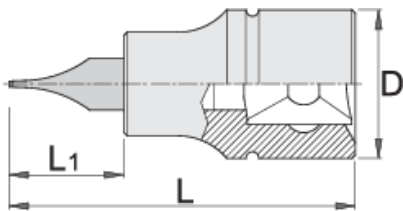

Slotted screwdriver socket 1/4"

187/2SL

Profiles

Product features

- material (Socket): Premium flex chrome vanadium steel
- material: bit from premium plus carbon steel
- entirely hardened and tempered

	axb	L	L1	D	
607895	0.8 x 4	32	13	12	15
607896	1,0 x 5,5	32	13	12	15
607897	1,2 x 7	32	13	12	17

* Images of products are symbolic. All dimensions are in mm, and weight in grams. All listed dimensions may vary in tolerance.