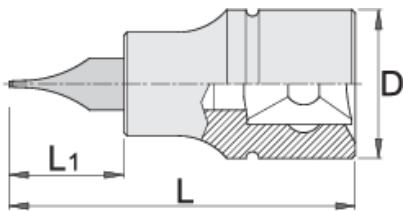

Slotted screwdriver socket 1/4"

187/2SL

Profiles

Product features

- material (Socket): Premium flex chrome vanadium steel
- material: bit from premium plus carbon steel
- entirely hardened and tempered

	axb	L	L1	D	
607895	0,8 x 4	32	13	12	15
607896	1,0 x 5,5	32	13	12	15
607897	1,2 x 7	32	13	12	17

* Images of products are symbolic. All dimensions are in mm, and weight in grams. All listed dimensions may vary in tolerance.