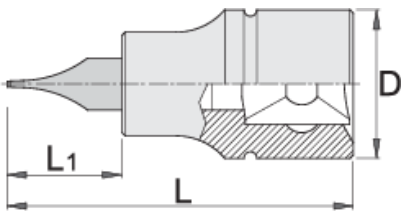

Slotted screwdriver socket 1/4"

187/2SL

Profiles

Product features

- material (Socket): Premium flex chrome vanadium steel
- material: bit from premium plus carbon steel
- entirely hardened and tempered

	axb	L	L1	D	
607895	0,8 x 4	32	13	12	15
607896	1,0 x 5,5	32	13	12	15
607897	1,2 x 7	32	13	12	17

* Images of products are symbolic. All dimensions are in mm, and weight in grams. All listed dimensions may vary in tolerance.