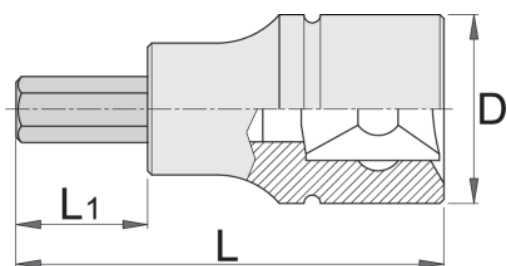

# Hexagonal screwdriver socket 1/4"

187/2HX

## Product attributes

- material: socket from premium flex chrome vanadium steel
- material: bit from premium plus carbon steel
- entirely hardened and tempered
- made according to standard DIN 7422 (only metric dimension)

Barcode	Hex Size	L	L1	D	Weight
625741	2,5	32	13	12	15
607898	3	32	13	12	UnitWeight
607899	4	32	13	12	UnitWeight
607900	5	32	13	12	UnitWeight
607901	6	32	13	12	UnitWeight

L

L1

D

607902

7

32

13