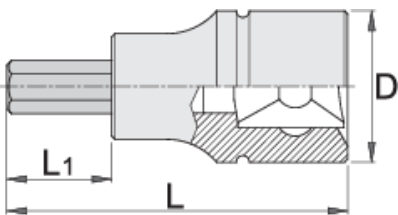

# Hex socket 1/4"

187/2HX

## Product features

- material (Socket): Premium flex chrome vanadium steel
- material: bit from premium plus carbon steel
- entirely hardened and tempered
- made according to standard DIN 7422 (only metric dimension)

607902

7

32

13

12

18

\* Images of products are symbolic. All dimensions are in mm, and weight in grams. All listed dimensions may vary in tolerance.