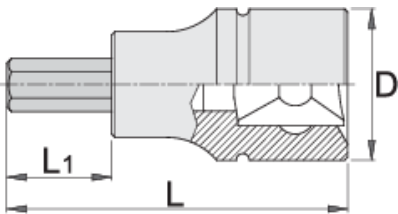

Hex socket 1/4"

187/2HX

Profiles

Product features

- material (Socket): Premium flex chrome vanadium steel
- material: bit from premium plus carbon steel
- entirely hardened and tempered
- made according to standard DIN 7422 (only metric dimension)

		L	L1	D	
625741	2,5	32	13	12	15
607898	3	32	13	12	18
607899	4	32	13	12	18

L

L1

D

607900

5

32

13

607902

7

32

13

12

18

* Images of products are symbolic. All dimensions are in mm, and weight in grams. All listed dimensions may vary in tolerance.