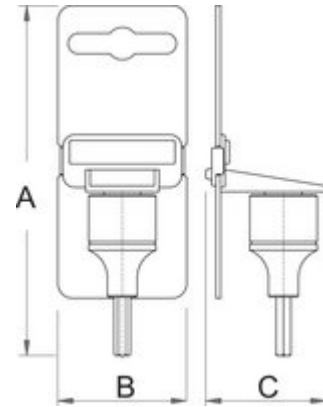

L

L1

D

607902

7

32

13

12

UnitWeight