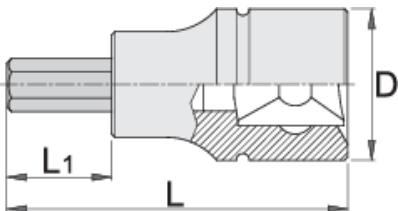

# Hex socket 1/4"

187/2HX

## Product features

- material: socket from premium flex chrome vanadium steel
- material: bit from premium plus carbon steel
- entirely hardened and tempered
- made according to standard DIN 7422 (only metric dimension)

607902

7

32

13

12

18

\* Images of products are symbolic. All dimensions are in mm, and weight in grams. All listed dimensions may vary in tolerance.