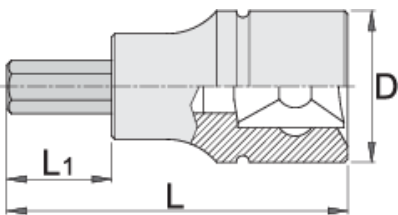

Hex socket 1/4"

187/2HX

Profiles

Product features

- material (Socket): Premium flex chrome vanadium steel
- material: bit from premium plus carbon steel
- entirely hardened and tempered
- made according to standard DIN 7422

		L	L1	D	
625741	2,5	32	13	12	15
607898	3	32	13	12	18
607899	4	32	13	12	18

L

L1

D

607900

5

32

13

607902

7

32

13

12

18

* Images of products are symbolic. All dimensions are in mm, and weight is in grams. All listed dimensions may vary in tolerance.