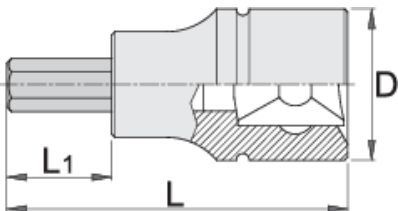

Hex socket 1/4"

187/2HX

Profiles

Product features

- material (Socket): Premium flex chrome vanadium steel
- material: bit from premium plus carbon steel
- entirely hardened and tempered
- made according to standard DIN 7422 (only metric dimension)

		L	L1	D	
625741	2,5	32	13	12	15
607898	3	32	13	12	18
607899	4	32	13	12	18

L

L1

D

607900

5

32

13

607902

7

32

13

12

18

* Images of products are symbolic. All dimensions are in mm, and weight in grams. All listed dimensions may vary in tolerance.