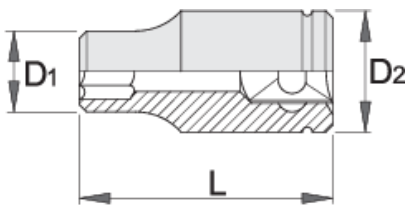

Socket with internal TX profile 1/4"

189/2

프로파일

제품 특징

- material: premium flex chrome vanadium steel
- drop forged, entirely hardened and tempered
- surface finish: chrome plated according to ISO 1456:2009

Barcode	Star	L	D2	D1	Icon
607911	E 4	25	12	5.4	15
607912	E 5	25	12	6.7	15
607913	E 6	25	12	7.7	15
607914	E 7	25	12	8.3	15

		L	D2	D1	
607915	E 8	25	12	10.1	15
607916	E 10	25	12	11.3	15
607917	E 11	25	12	12.9	15

* Images of products are symbolic. All dimensions are in mm, and weight in grams. All listed dimensions may vary in tolerance.