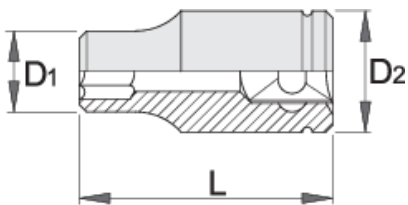

Socket with internal TX profile 1/4"

189/2

프로파일

제품 특징

- material: premium flex chrome vanadium steel
- drop forged, entirely hardened and tempered
- surface finish: trivalent chrome plated according to ISO 1456:2009

Barcode	Star Icon	L	D2	D1	Person Icon
607911	E 4	25	12	5.4	15
607912	E 5	25	12	6.7	15
607913	E 6	25	12	7.7	15
607914	E 7	25	12	8.3	15

		L	D2	D1	
607915	E 8	25	12	10.1	15
607916	E 10	25	12	11.3	15
607917	E 11	25	12	12.9	15

* Images of products are symbolic. All dimensions are in mm, and weight is in grams. All listed dimensions may vary in tolerance.