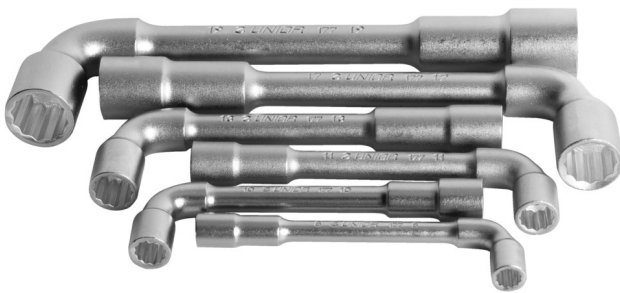

Set of double ended offset socket wrenches in carton box

177CS6

Profiles

Product features

Set includes:

- 6x double ended offset socket wrench (article 177) dim. 8, 10, 11, 13, 17, 19

Product name	SKU	Article	Dimensions	Quantity
Set of double ended offset socket wrenches in carton box	620583	177CS6	8 - 19	6
Double ended offset socket wrench		177	8, 10, 11, 13, 17, 19	6

* Images of products are symbolic. All dimensions are in mm, and weight in grams. All listed dimensions may vary in tolerance.