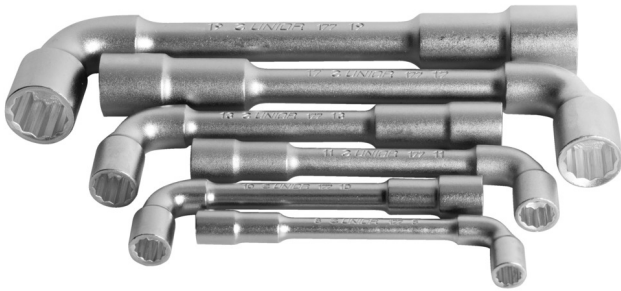

纸盒装双高颈套筒扳手套装

177CS6

配置文件

产品属性

Set includes:

- 6x double ended offset socket wrench (article 177) dim. 8, 10, 11, 13, 17, 19

产品名称	SKU	文章	尺寸	数量
纸盒装双高颈套筒扳手套装	620583	177CS6	8 - 19	6
双高颈套筒扳手		177	8, 10, 11, 13, 17, 19	6

* Images of products are symbolic. All dimensions are in mm, and weight in grams. All listed dimensions may vary in tolerance.