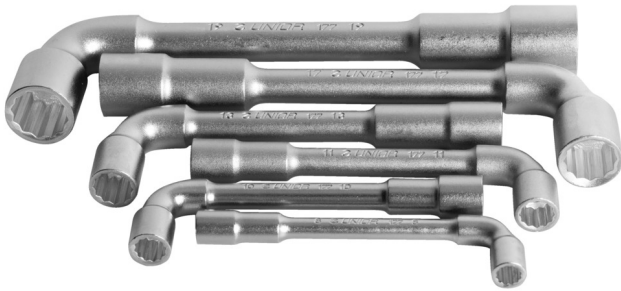

# 纸盒装双高颈套筒扳手套装

177CS6

## 产品属性

Set includes:

- 6x double ended offset socket wrench (article 177) dim. 8, 10, 11, 13, 17, 19

产品名称	SKU	文章	尺寸	数量
纸盒装双高颈套筒扳手套装	620583	177CS6	8 - 19	6
双高颈套筒扳手		177	8, 10, 11, 13, 17, 19	6

\* Images of products are symbolic. All dimensions are in mm, and weight is in grams. All listed dimensions may vary in tolerance.