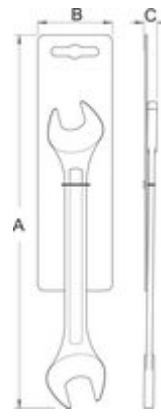

Adjustable wrench

251/4

Profiles

Premium [\(/ar/about-us/materials\)](/ar/about-us/materials)

[\(/ar/support/warranty\)](/ar/support/warranty)

Product features

- material: premium chrome vanadium steel
- drop forged, entirely hardened and tempered
- surface finish: phosphated to standard ISO 9717
- left turning
- with scale
- made according to standard ISO 6787

|  |  | L | A |  |  |
|--|---|-------|------|---|---|
| 612870 | 150 | 155.7 | 11.7 | 20 | 137 |
| 612871 | 200 | 204.3 | 14.4 | 25 | 257 |
| 612872 | 250 | 254 | 16.9 | 30 | 447 |
| 612873 | 300 | 303.5 | 19.1 | 36 | 700 |