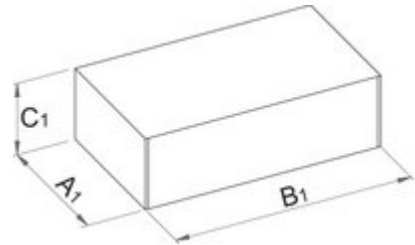

Retail packaging

Barcode	MA	MB	MC	Icon
612870	205	48,4	13,2	144
612871	206	60	14	270
612872	305	72,6	18,5	460
612873	80	305	19	705