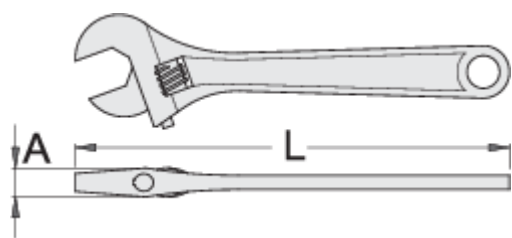

Adjustable wrench

251/4

Profiles

Premium [\(/ar/about-us/materials\)](/ar/about-us/materials)

[\(/ar/support/warranty\)](/ar/support/warranty)

Product features

- material: premium chrome vanadium steel
- drop forged, entirely hardened and tempered
- surface finish: phosphated to standard ISO 9717
- left turning
- with scale
- made according to standard ISO 6787

|  |  | L | A |  |  |
|--|---|-------|------|---|---|
| 612870 | 150 | 155.7 | 11.7 | 20 | 137 |
| 612871 | 200 | 204.3 | 14.4 | 25 | 257 |
| 612872 | 250 | 254 | 16.9 | 30 | 447 |
| 612873 | 300 | 303.5 | 19.1 | 36 | 700 |