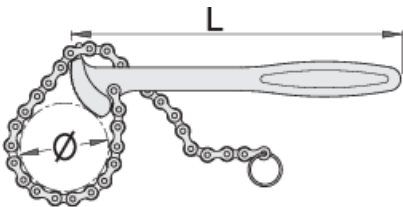

Chain wrench

206/2

프로파일

Premium 

제품 특징

- material: premium chrome vanadium steel
- drop forged, entirely hardened and tempered
- surface finish: trivalent chrome plated according to ISO 1456:2009

601025

øD

60 - 140

L

224,5

330

* Images of products are symbolic. All dimensions are in mm, and weight in grams. All listed dimensions may vary in tolerance.

스페어 파트

Chain for 206/2