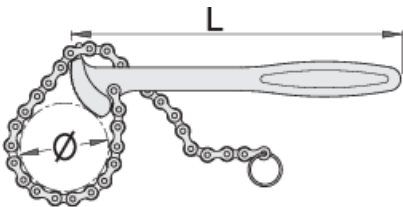

Chain wrench

206/2

프로파일

Premium 

제품 특징

- material: premium chrome vanadium steel
- drop forged, entirely hardened and tempered
- surface finish: chrome plated according to ISO 1456:2009

601025

øD

60 - 140

L

224,5

330

* Images of products are symbolic. All dimensions are in mm, and weight in grams. All listed dimensions may vary in tolerance.

스페어 파트

Chain for 206/2