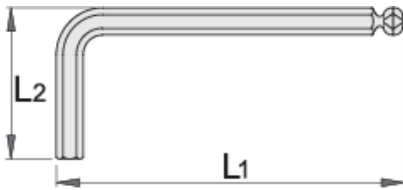

Barcode	Hex Size	L1	L2	Weight
608524	1.5	91.5	15.5	6
608525	2	102	18	7
608526	2.5	114.5	20.5	10
608527	3	129	23	14
608528	4	144	29	22
608529	5	165	33	35