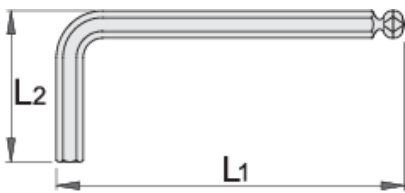

## 产品属性

- 材料:优质铬钒钢
- 完全淬火与回火
- 表面处理:镀镍

Barcode	Hex Size	L1	L2	Icon
608524	1.5	91.5	15.5	6
608525	2	102	18	7
608526	2.5	114.5	20.5	10
608527	3	129	23	14
608528	4	144	29	22
608529	5	165	33	35

		L1	L2	
608530	6	186	38	55
608531	8	208	44	105
608532	10	234	50	105

\* Images of products are symbolic. All dimensions are in mm, and weight is in grams. All listed dimensions may vary in tolerance.