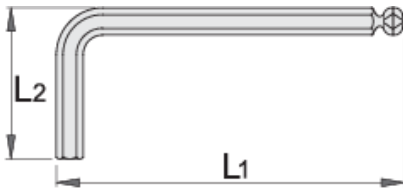

长柄的球头六角扳手

220/3SL

配置文件

产品属性

- 材料:优质铬钒钢
- 完全淬火与回火
- 表面处理:镀镍

		L1	L2	
608524	1.5	91.5	15.5	6
608525	2	102	18	7
608526	2.5	114.5	20.5	10
608527	3	129	23	14
608528	4	144	29	22
608529	5	165	33	35

		L1	L2	
608530	6	186	38	55
608531	8	208	44	105
608532	10	234	50	105

* Images of products are symbolic. All dimensions are in mm, and weight in grams. All listed dimensions may vary in tolerance.

用途 (pictures)

Safety (pictures)