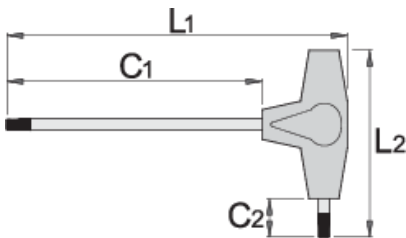

## 제품 특징

- 재질: 프리미엄 크롬 바나듐 스틸
- 핸들 - 폴리프로필렌
- 블레이드 크롬 도금, 블랙 아노다이징 팁

Barcode	Star	L1	C1	C2	L2	Person	Clock
607171	TX 6	132	100	15	61	15	
607173	TX 8	132	100	15	61	15	
607174	TX 9	132	100	15	61	15	

		L1	C1	C2	L2		
607175	TX 10	132	100	15	61	15	
607176	TX 15	132	100	15	61	19	
607177	TX 20	155	125	15	61	22	
607178	TX 25	188	150	20	88	46	
607179	TX 27	188	150	20	88	58	
607180	TX 30	188	150	20	88	67	
607181	TX 40	223	175	25	113	118	
607182	TX 45	223	175	25	113	142	

\* Images of products are symbolic. All dimensions are in mm, and weight is in grams. All listed dimensions may vary in tolerance.