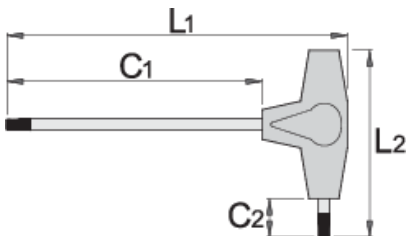

TX profile screwdriver with T-handle

193TX

Profiles

Product features

- material: premium chrome vanadium steel
- handle - polypropylene
- blade chrome plated, black anodised tip

		L1	C1	C2	L2	
607171	TX 6	132	100	15	61	15
607172	TX 7	132	100	15	61	15
607173	TX 8	132	100	15	61	15

		L1	C1	C2	L2	
607174	TX 9	132	100	15	61	15
607175	TX 10	132	100	15	61	15
607176	TX 15	132	100	15	61	19
607177	TX 20	155	125	15	61	22
607178	TX 25	188	150	20	88	46
607179	TX 27	188	150	20	88	58
607180	TX 30	188	150	20	88	67
607181	TX 40	223	175	25	113	118
607182	TX 45	223	175	25	113	142

* Images of products are symbolic. All dimensions are in mm, and weight in grams. All listed dimensions may vary in tolerance.

Usage (pictures)